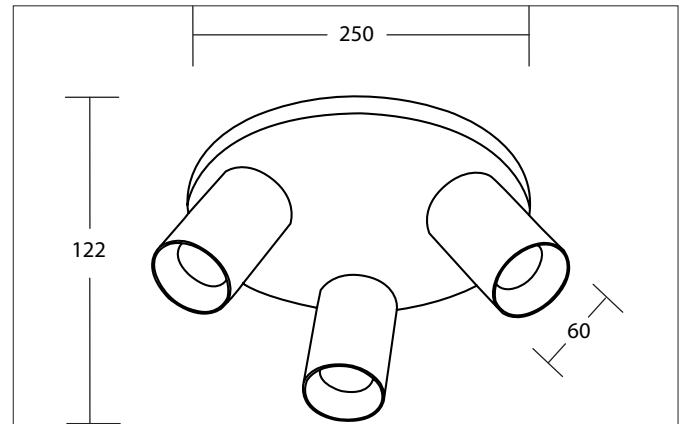

TAGES Ceiling surface mounted luminaire, for GU10-LED retrofit lamp, with metal housing and metal shades

Article no. 57134170

Light.
For Generations.**Tender**

Ceiling surface mounted luminaire, for GU10-LED retrofit lamp, with metal housing and metal shades, white structure, Round. Surface mounting, Ceiling-mounted Lamp holder: GU10, Mounting method: Surface mounting, Place of installation: Ceiling-mounted, Material: Aluminium, Degree of protection: according to DIN EN 60529 IP20, Protection class: (EN 61140) I, Voltage: 230V AC 50Hz, Power: 8 W, Amount of light sources / fittings: 3 Qty, Adjustability: Rotable and pivoted, without control gear, Control: Other.

Article data

| | |
|-------------------|--|
| Article no. | 57134170 |
| GTIN | 4251433995074 |
| Series name | TAGES |
| Short description | Ceiling surface mounted luminaire, for GU10-LED retrofit lamp, with metal housing and metal shades |
| Material | Aluminium |
| Type of surface | Structure |
| Shape | Round |
| Outer diameter | 250 mm |
| Height | 122 mm |
| Weight | 0.979 kg |
| Conformance | CE |

| Packing data | |
|-------------------------|---|
| Gross weight | 1.265 kg |
| Length of packaging | 255 mm |
| Packaging width | 255 mm |
| Packaging height | 135 mm |
| Disposal at end of life | This product must not be disposed of with household waste. You are obliged, to dispose of such electrical waste separately. By disposing of electrical waste and other old or defective electronics separately, you support recycling or other forms of re-use. In that way you help to take care and to avoid that harmful substances get into the environment. |