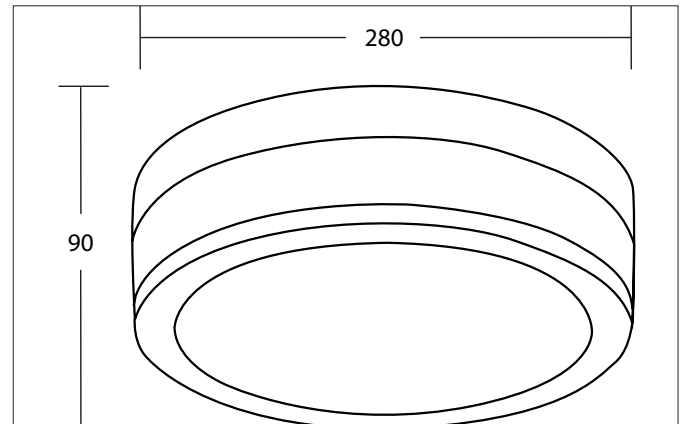

EREVAN Ceiling or wall surface mounted luminaire, for E27 LED retrofit lamp

Article no. 57181020

Light.
For Generations.**Tender**

Ceiling or wall surface mounted luminaire, for E27 LED retrofit lamp, chrome glossy / glass opal, Round. Surface mounting, Ceiling-/Wall-mounted. Lamp holder: E27, Mounting method: Surface mounting, Place of installation: Ceiling-/Wall-mounted, Material: Steel / Glass, Degree of protection: according to DIN EN 60529 IP44, Protection class: (EN 61140) I, Voltage: 230V AC 50Hz, Power: 15 W, Amount of light sources / fittings: 2 Qty, Adjustability: Not adjustable, without control gear, Control: Other.

Article data

Article no.	57181020
GTIN	4255752502203
Series name	EREVAN
Short description	Ceiling or wall surface mounted luminaire, for E27 LED retrofit lamp
Material	Steel / Glass
Type of surface	Glossy
Shape	Round
Outer diameter	280 mm
Height	90 mm
Weight	1.490 kg
Conformance	CE, UKCA

Lighting technology

Light output	Direct
Light sharing	Symmetric
Adjustable color temperature	No

EREVAN Ceiling or wall surface mounted luminaire, for E27 LED retrofit lamp

Article no. 57181020

Light.
For Generations.

Mounting technology	
Mounting method	Surface mounting
Place of installation	Ceiling-/Wall-mounted
Adjustability	Not adjustable
Material cover	Glass opal
Suitable for through-wiring	No

Packing data	
Gross weight	1.92 kg
Length of packaging	330 mm
Packaging width	330 mm
Packaging height	135 mm
Disposal at end of life	This product must not be disposed of with household waste. You are obliged, to dispose of such electrical waste separately. By disposing of electrical waste and other old or defective electronics separately, you support recycling or other forms of re-use. In that way you help to take care and to avoid that harmful substances get into the environment.