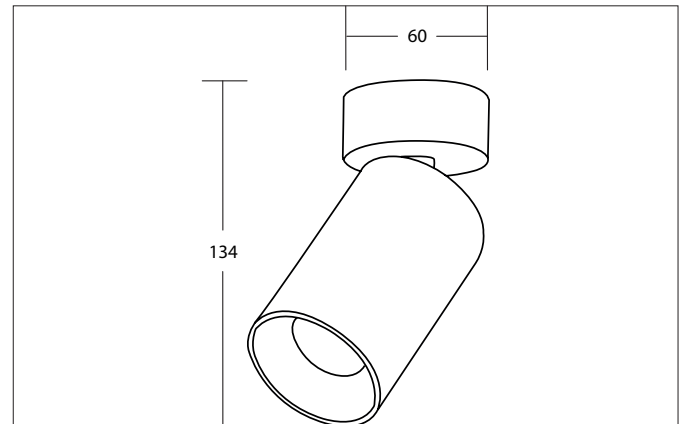

**TAGES Ceiling surface mounted luminaire, for GU10-LED retrofit lamp, with metal housing and metal shade**

Article no. 57120170

Light.  
For Generations.**Tender**

Ceiling surface mounted luminaire, for GU10-LED retrofit lamp, with metal housing and metal shade, white structure, Round. Surface mounting, Ceiling-mounted Lamp holder: GU10, Mounting method: Surface mounting, Place of installation: Ceiling-mounted, Material: Aluminium, Degree of protection: according to DIN EN 60529 IP20, Protection class: (EN 61140) I, Voltage: 230V AC 50Hz, Power: 8 W, Amount of light sources / fittings: 1 Qty, Adjustability: Rotable and pivoted, without control gear, Control: Other.

**Article data**

Article no.	57120170
GTIN	4251433994985
Series name	TAGES
Short description	Ceiling surface mounted luminaire, for GU10-LED retrofit lamp, with metal housing and metal shade
Material	Aluminium
Type of surface	Structure
Shape	Round
Outer diameter	60 mm
Height	134 mm
Weight	0.250 kg
Conformance	CE, UKCA

Packing data	
Gross weight	0.365 kg
Length of packaging	95 mm
Packaging width	95 mm
Packaging height	135 mm
Disposal at end of life	This product must not be disposed of with household waste. You are obliged, to dispose of such electrical waste separately. By disposing of electrical waste and other old or defective electronics separately, you support recycling or other forms of re-use. In that way you help to take care and to avoid that harmful substances get into the environment.