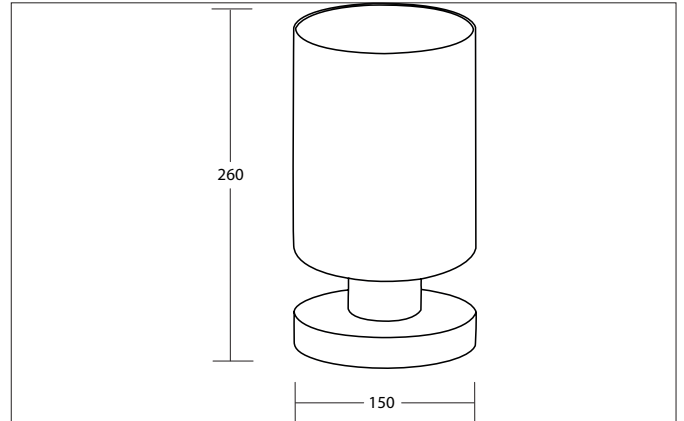

MURRAY Table luminaire, for E27 LED retrofit lamp, with metallized glass cylinder

Article no. 57427080

Light.
For Generations.**Tender**

Table luminaire, for E27 LED retrofit lamp, with metallized glass cylinder, black matt / glass metallized, Round. Surface mounting, Table-mounted. Lamp holder: E27, Mounting method: Surface mounting, Place of installation: Table-mounted, Material: Steel / Glass, Degree of protection: according to DIN EN 60529 IP20, Protection class: (EN 61140) I, Voltage: 230V AC 50Hz, Power: 15 W, Amount of light sources / fittings: 1 Qty, Adjustability: Not adjustable, without control gear, Control: Other.

Article data

Article no.	57427080
GTIN	4255752510321
Series name	MURRAY
Short description	Table luminaire, for E27 LED retrofit lamp, with metallized glass cylinder
Material	Steel / Glass
Type of surface	Matt
Shape	Round
Outer diameter	150 mm
Height	260 mm
Weight	1.475 kg
Conformance	CE, UKCA

Lighting technology

Light output	Direct
Light sharing	Symmetric
Adjustable color temperature	No

MURRAY Table luminaire, for E27 LED retrofit lamp, with metallized glass cylinder

Article no. 57427080

Light.
For Generations.

Mounting technology	
Mounting method	Surface mounting
Place of installation	Table-mounted
Adjustability	Not adjustable
Material cover	Without cover
Suitable for through-wiring	No

Packing data	
Gross weight	1.838 kg
Length of packaging	225 mm
Packaging width	225 mm
Packaging height	285 mm
Disposal at end of life	This product must not be disposed of with household waste. You are obliged, to dispose of such electrical waste separately. By disposing of electrical waste and other old or defective electronics separately, you support recycling or other forms of re-use. In that way you help to take care and to avoid that harmful substances get into the environment.