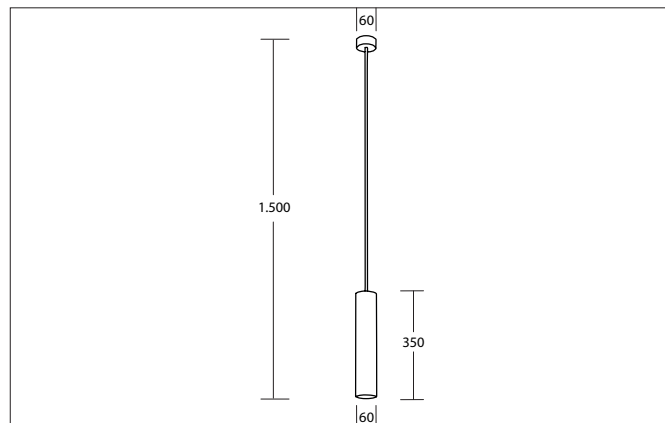

TOMEK Pendant luminaire, for GU10 LED retrofit lamp, with metal housing, housing length 350 mm

Article no. 57417170

Light.
For Generations.

Tender

Pendant luminaire, for GU10 LED retrofit lamp, with metal housing, housing length 350 mm, white structure, Round.Suspended, Ceiling-mounted Lamp holder: GU10, Mounting method: Suspended, Place of installation: Ceiling-mounted, Material: Aluminium, Degree of protection: according to DIN EN 60529 IP20, Protection class: (EN 61140) I, Voltage: 230V AC 50Hz, Power: 8 W, Amount of light sources / fittings: 1 Qty, Adjustability: Not adjustable, without control gear, Control: Other.

Article data	
Article no.	57417170
GTIN	4255752510369
Series name	TOMEK
Short description	Pendant luminaire, for GU10 LED retrofit lamp, with metal housing, housing length 350 mm
Material	Aluminium
Type of surface	Structure
Shape	Round
Outer diameter	60 mm
Hight	1500 mm
Scope of delivery	mit Pendelabhangung 1.500 mm
Weight	0.684 kg
Conformance	CE, UKCA

Lighting technology	
Light output	Direct
Light sharing	Symmetric
Adjustable color temperature	No

TOMEK Pendant luminaire, for GU10 LED retrofit lamp, with metal housing, housing length 350 mm

Article no. 57417170

Mounting technology	
Mounting method	Suspended
Place of installation	Ceiling-mounted
Adjustability	Not adjustable
Material cover	Without cover
Suitable for through-wiring	No

Packing data	
Gross weight	0.856 kg
Length of packaging	90 mm
Packaging width	90 mm
Packaging height	460 mm
Disposal at end of life	This product must not be disposed of with household waste. You are obliged, to dispose of such electrical waste separately. By disposing of electrical waste and other old or defective electronics separately, you support recycling or other forms of re-use. In that way you help to take care and to avoid that harmful substances get into the environment.