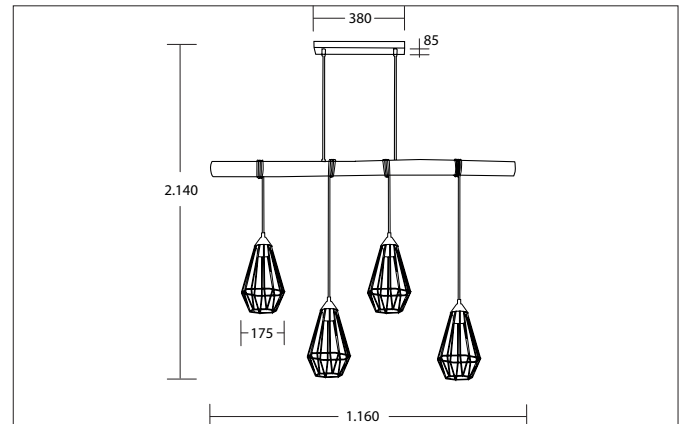

RUTILUS Pendant luminaire, for E27 LED retrofit lamps, with elongated cage shades

Article no. 57405080

Light.
For Generations.**Tender**

Pendant luminaire, for E27 LED retrofit lamps, with elongated cage shades, black matt / wood, Round.Suspended, Ceiling-mounted Lamp holder: E27, Mounting method: Suspended, Place of installation: Ceiling-mounted, Material: Wood / Steel, Degree of protection: according to DIN EN 60529 IP20, Protection class: (EN 61140) I, Voltage: 230V AC 50Hz, Power: 15 W, Amount of light sources / fittings: 4 Qty, Adjustability: Not adjustable, without control gear, Control: Other.

Article data

Article no.	57405080
GTIN	4251433994633
Series name	RUTILUS
Short description	Pendant luminaire, for E27 LED retrofit lamps, with elongated cage shades
Material	Wood / Steel
Type of surface	Matt
Shape	Round
Length	1,160 mm
Width	175 mm
Height	2140 mm
Scope of delivery	mit Pendelabhängung max. 2.140 mm
Weight	3.210 kg
Conformance	CE, UKCA

Lighting technology

Light output	Direct
Light sharing	Symmetric
Adjustable color temperature	No

RUTILUS Pendant luminaire, for E27 LED retrofit lamps, with elongated cage shades

Article no. 57405080

Light.
For Generations.

Packing data	
Gross weight	4.79 kg
Length of packaging	1,200 mm
Packaging width	230 mm
Packaging height	265 mm
Disposal at end of life	This product must not be disposed of with household waste. You are obliged, to dispose of such electrical waste separately. By disposing of electrical waste and other old or defective electronics separately, you support recycling or other forms of re-use. In that way you help to take care and to avoid that harmful substances get into the environment.