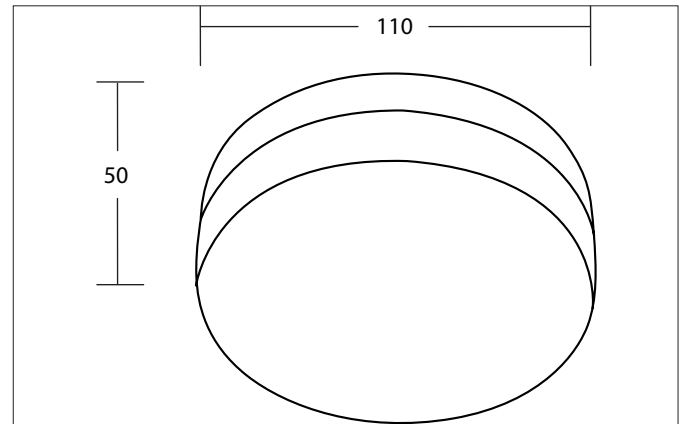

IDA Ceiling or wall surface mounted luminaire, for G9 LED retrofit lamp

Article no. 57104150

Light.
For Generations.**Tender**

Ceiling or wall surface mounted luminaire, for G9 LED retrofit lamp, nickel satin / glass opal, Round. Surface mounting, Ceiling-/Wall-mounted. Lamp holder: G9, Mounting method: Surface mounting, Place of installation: Ceiling-/Wall-mounted, Material: Steel / Glass, Degree of protection: according to DIN EN 60529 IP44, Protection class: (EN 61140) I, Voltage: 230V AC 50Hz, Power: 8 W, Amount of light sources / fittings: 1 Qty, Adjustability: Not adjustable, without control gear, Control: Other.

Article data

Article no.	57104150
GTIN	4255752510086
Series name	IDA
Short description	Ceiling or wall surface mounted luminaire, for G9 LED retrofit lamp
Material	Steel / Glass
Type of surface	Matt
Shape	Round
Outer diameter	110 mm
Height	50 mm
Weight	0.360 kg
Conformance	CE, UKCA

Mounting technology	
Mounting method	Surface mounting
Place of installation	Ceiling-/Wall-mounted
Adjustability	Not adjustable
Material cover	Glass opal
Suitable for through-wiring	No

Packing data	
Gross weight	0.52 kg
Length of packaging	175 mm
Packaging width	175 mm
Packaging height	125 mm
Disposal at end of life	This product must not be disposed of with household waste. You are obliged, to dispose of such electrical waste separately. By disposing of electrical waste and other old or defective electronics separately, you support recycling or other forms of re-use. In that way you help to take care and to avoid that harmful substances get into the environment.