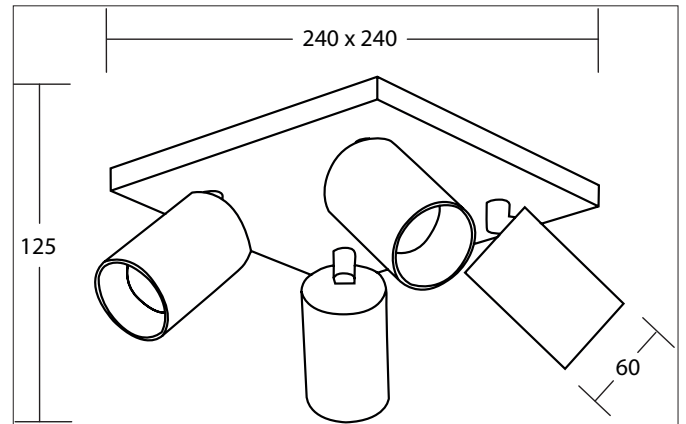

TAGES Ceiling surface mounted luminaire, for GU10-LED retrofit lamp, with metal housing and metal shades

Article no. 57135180

Light.
For Generations.**Tender**

Ceiling surface mounted luminaire, for GU10-LED retrofit lamp, with metal housing and metal shades, black structure, Square. Surface mounting, Ceiling-mounted Lamp holder: GU10, Mounting method: Surface mounting, Place of installation: Ceiling-mounted, Material: Aluminium, Degree of protection: according to DIN EN 60529 IP20, Protection class: (EN 61140) I, Voltage: 230V AC 50Hz, Power: 8 W, Amount of light sources / fittings: 4 Qty, Adjustability: Rotable and pivoted, without control gear, Control: Other.

| Article data | |
|-------------------|--|
| Article no. | 57135180 |
| GTIN | 4255752510130 |
| Series name | TAGES |
| Short description | Ceiling surface mounted luminaire, for GU10-LED retrofit lamp, with metal housing and metal shades |
| Material | Aluminium |
| Type of surface | Structure |
| Shape | Square |
| Length | 240 mm |
| Width | 240 mm |
| Height | 125 mm |
| Weight | 0.979 kg |
| Conformance | CE |

| Packing data | |
|-------------------------|---|
| Gross weight | 1.265 kg |
| Length of packaging | 255 mm |
| Packaging width | 255 mm |
| Packaging height | 135 mm |
| Disposal at end of life | This product must not be disposed of with household waste. You are obliged, to dispose of such electrical waste separately. By disposing of electrical waste and other old or defective electronics separately, you support recycling or other forms of re-use. In that way you help to take care and to avoid that harmful substances get into the environment. |