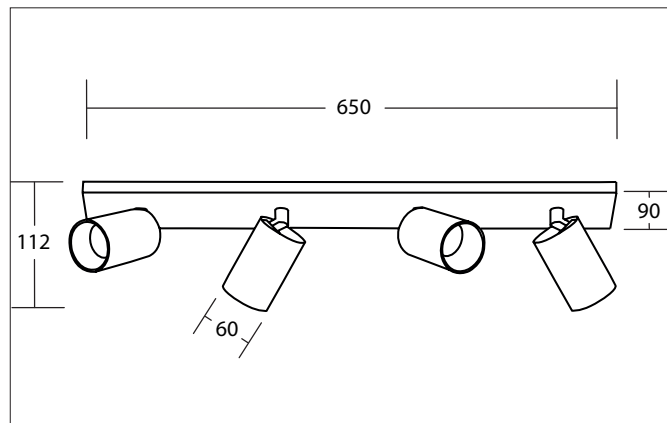

TAGES Ceiling surface mounted luminaire, for GU10-LED retrofit lamp, with metal housing and metal shades

Article no. 57137170

Light.
For Generations.**Tender**

Ceiling surface mounted luminaire, for GU10-LED retrofit lamp, with metal housing and metal shades, white structure, Rectangular.Surface mounting, Ceiling-mounted Lamp holder: GU10, Mounting method: Surface mounting, Place of installation: Ceiling-mounted, Material: Aluminium, Degree of protection: according to DIN EN 60529 IP20, Protection class: (EN 61140) I, Voltage: 230V AC 50Hz, Power: 8 W, Amount of light sources / fittings: 4 Qty, Adjustability: Rotable and pivoted, without control gear, Control: Other.

Article data	
Article no.	57137170
GTIN	4255752510178
Series name	TAGES
Short description	Ceiling surface mounted luminaire, for GU10-LED retrofit lamp, with metal housing and metal shades
Material	Aluminium
Type of surface	Structure
Shape	Rectangular
Length	650 mm
Width	90 mm
Height	122 mm
Weight	1.347 kg
Conformance	CE, UKCA

Packing data	
Gross weight	1.647 kg
Length of packaging	660 mm
Packaging width	100 mm
Packaging height	135 mm
Disposal at end of life	This product must not be disposed of with household waste. You are obliged, to dispose of such electrical waste separately. By disposing of electrical waste and other old or defective electronics separately, you support recycling or other forms of re-use. In that way you help to take care and to avoid that harmful substances get into the environment.