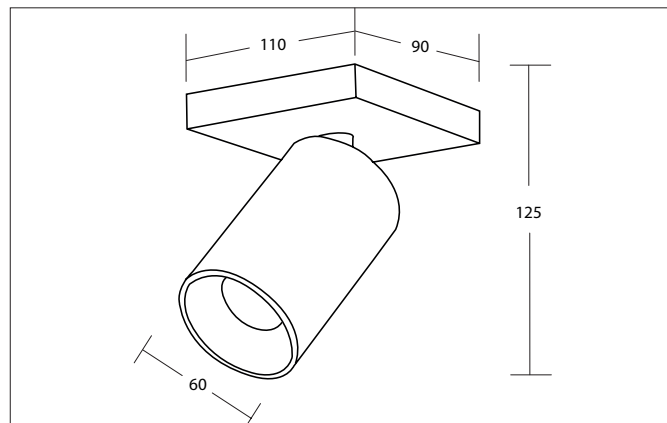

TAGES Ceiling surface mounted luminaire, for GU10-LED retrofit lamp, with metal housing and metal shade

Article no. 57122180

Light.
For Generations.**Tender**

Ceiling surface mounted luminaire, for GU10-LED retrofit lamp, with metal housing and metal shade, black structure, Rectangular.Surface mounting, Ceiling-mounted Lamp holder: GU10, Mounting method: Surface mounting, Place of installation: Ceiling-mounted, Material: Aluminium, Degree of protection: according to DIN EN 60529 IP20, Protection class: (EN 61140) I, Voltage: 230V AC 50Hz, Power: 8 W, Amount of light sources / fittings: 1 Qty, Adjustability: Rotable and pivoted, without control gear, Control: Other.

Article data	
Article no.	57122180
GTIN	4251433995012
Series name	TAGES
Short description	Ceiling surface mounted luminaire, for GU10-LED retrofit lamp, with metal housing and metal shade
Material	Aluminium
Type of surface	Structure
Shape	Rectangular
Length	110 mm
Width	90 mm
Height	125 mm
Weight	0.276 kg
Conformance	CE, UKCA

Lighting technology	
Light output	Direct
Light sharing	Symmetric
Adjustable color temperature	No

TAGES Ceiling surface mounted luminaire, for GU10-LED retrofit lamp, with metal housing and metal shade

Article no. 57122180

Packing data	
Gross weight	0.38 kg
Length of packaging	115 mm
Packaging width	95 mm
Packaging height	135 mm
Disposal at end of life	This product must not be disposed of with household waste. You are obliged, to dispose of such electrical waste separately. By disposing of electrical waste and other old or defective electronics separately, you support recycling or other forms of re-use. In that way you help to take care and to avoid that harmful substances get into the environment.