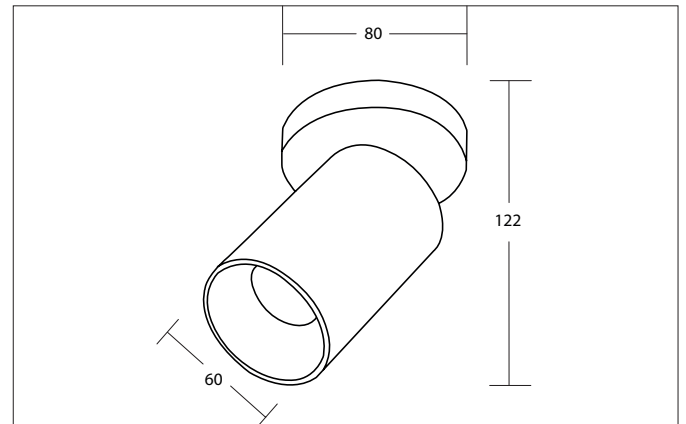

TAGES Ceiling surface mounted luminaire, for GU10-LED retrofit lamp, with metal housing and metal shade

Article no. 57121180

Light.
For Generations.**Tender**

Ceiling surface mounted luminaire, for GU10-LED retrofit lamp, with metal housing and metal shade, black structure, Round. Surface mounting, Ceiling-mounted Lamp holder: GU10, Mounting method: Surface mounting, Place of installation: Ceiling-mounted, Material: Aluminium, Degree of protection: according to DIN EN 60529 IP20, Protection class: (EN 61140) I, Voltage: 230V AC 50Hz, Power: 8 W, Amount of light sources / fittings: 1 Qty, Adjustability: Rotable and pivoted, without control gear, Control: Other.

Article data

Article no.	57121180
GTIN	4255752510109
Series name	TAGES
Short description	Ceiling surface mounted luminaire, for GU10-LED retrofit lamp, with metal housing and metal shade
Material	Aluminium
Type of surface	Structure
Shape	Round
Outer diameter	80 mm
Height	134 mm
Weight	0.251 kg
Conformance	CE, UKCA

Lighting technology

Light output	Direct
Light sharing	Symmetric
Adjustable color temperature	No

TAGES Ceiling surface mounted luminaire, for GU10-LED retrofit lamp, with metal housing and metal shade

Article no. 57121180

Packing data	
Gross weight	0.354 kg
Length of packaging	115 mm
Packaging width	95 mm
Packaging height	135 mm
Disposal at end of life	This product must not be disposed of with household waste. You are obliged, to dispose of such electrical waste separately. By disposing of electrical waste and other old or defective electronics separately, you support recycling or other forms of re-use. In that way you help to take care and to avoid that harmful substances get into the environment.