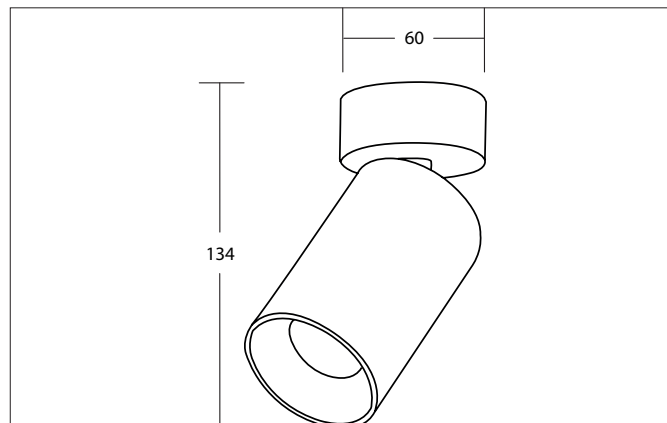

TAGES Ceiling surface mounted luminaire, for GU10-LED retrofit lamp, with metal housing and metal shade

Article no. 57120180

Light.
For Generations.

Tender

Ceiling surface mounted luminaire, for GU10-LED retrofit lamp, with metal housing and metal shade, black structure, Round. Surface mounting, Ceiling-mounted Lamp holder: GU10, Mounting method: Surface mounting, Place of installation: Ceiling-mounted, Material: Aluminium, Degree of protection: according to DIN EN 60529 IP20, Protection class: (EN 61140) I, Voltage: 230V AC 50Hz, Power: 8 W, Amount of light sources / fittings: 1 Qty, Adjustability: Rotable and pivoted, without control gear, Control: Other.

Article data	
Article no.	57120180
GTIN	4251433994992
Series name	TAGES
Short description	Ceiling surface mounted luminaire, for GU10-LED retrofit lamp, with metal housing and metal shade
Material	Aluminium
Type of surface	Structure
Shape	Round
Outer diameter	60 mm
Height	134 mm
Weight	0.250 kg
Conformance	CE, UKCA

Lighting technology	
Light output	Direct
Light sharing	Symmetric
Adjustable color temperature	No

TAGES Ceiling surface mounted luminaire, for GU10-LED retrofit lamp, with metal housing and metal shade

Article no. 57120180

Packing data	
Gross weight	0.365 kg
Length of packaging	95 mm
Packaging width	95 mm
Packaging height	195 mm
Disposal at end of life	This product must not be disposed of with household waste. You are obliged, to dispose of such electrical waste separately. By disposing of electrical waste and other old or defective electronics separately, you support recycling or other forms of re-use. In that way you help to take care and to avoid that harmful substances get into the environment.