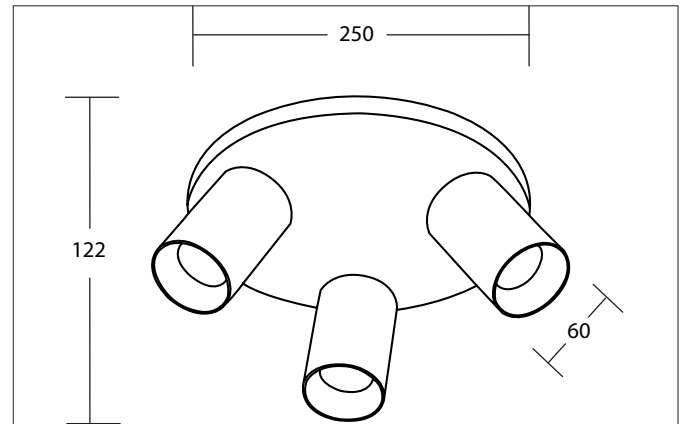

TAGES Ceiling surface mounted luminaire, for GU10-LED retrofit lamp, with metal housing and metal shades

Article no. 57134180

Light.
For Generations.**Tender**

Ceiling surface mounted luminaire, for GU10-LED retrofit lamp, with metal housing and metal shades, black structure, Round. Surface mounting, Ceiling-mounted Lamp holder: GU10, Mounting method: Surface mounting, Place of installation: Ceiling-mounted, Material: Aluminium, Degree of protection: according to DIN EN 60529 IP20, Protection class: (EN 61140) I, Voltage: 230V AC 50Hz, Power: 8 W, Amount of light sources / fittings: 3 Qty, Adjustability: Rotable and pivoted, without control gear, Control: Other.

| Article data | |
|-------------------|--|
| Article no. | 57134180 |
| GTIN | 4255752510116 |
| Series name | TAGES |
| Short description | Ceiling surface mounted luminaire, for GU10-LED retrofit lamp, with metal housing and metal shades |
| Material | Aluminium |
| Type of surface | Structure |
| Shape | Round |
| Outer diameter | 250 mm |
| Height | 122 mm |
| Weight | 0.979 kg |
| Conformance | CE |

| Packing data | |
|-------------------------|---|
| Gross weight | 1.265 kg |
| Length of packaging | 255 mm |
| Packaging width | 255 mm |
| Packaging height | 135 mm |
| Disposal at end of life | This product must not be disposed of with household waste. You are obliged, to dispose of such electrical waste separately. By disposing of electrical waste and other old or defective electronics separately, you support recycling or other forms of re-use. In that way you help to take care and to avoid that harmful substances get into the environment. |