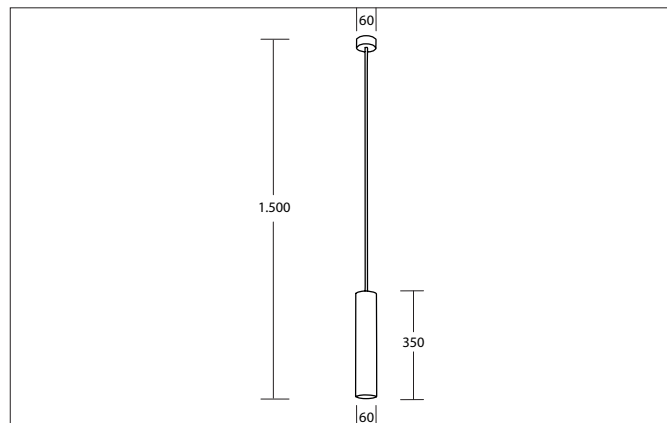

TOMEK Pendant luminaire, for GU10 LED retrofit lamp, with metal housing, housing length 350 mm

Article no. 57417180

Light.
For Generations.

Tender

Pendant luminaire, for GU10 LED retrofit lamp, with metal housing, housing length 350 mm, black structure, Round.Suspended, Ceiling-mounted Lamp holder: GU10, Mounting method: Suspended, Place of installation: Ceiling-mounted, Material: Aluminium, Degree of protection: according to DIN EN 60529 IP20, Protection class: (EN 61140) I, Voltage: 230V AC 50Hz, Power: 8 W, Amount of light sources / fittings: 1 Qty, Adjustability: Not adjustable, without control gear, Control: Other.

Article data	
Article no.	57417180
GTIN	4255752510383
Series name	TOMEK
Short description	Pendant luminaire, for GU10 LED retrofit lamp, with metal housing, housing length 350 mm
Material	Aluminium
Type of surface	Structure
Shape	Round
Outer diameter	60 mm
Hight	1500 mm
Scope of delivery	mit Pendelabhangung 1.500 mm
Weight	0.684 kg
Conformance	CE, UKCA

Lighting technology	
Light output	Direct
Light sharing	Symmetric
Adjustable color temperature	No

TOMEK Pendant luminaire, for GU10 LED retrofit lamp, with metal housing, housing length 350 mm

Article no. 57417180

Mounting technology	
Mounting method	Suspended
Place of installation	Ceiling-mounted
Adjustability	Not adjustable
Material cover	Without cover
Suitable for through-wiring	No

Packing data	
Gross weight	0.856 kg
Length of packaging	90 mm
Packaging width	90 mm
Packaging height	460 mm
Disposal at end of life	This product must not be disposed of with household waste. You are obliged, to dispose of such electrical waste separately. By disposing of electrical waste and other old or defective electronics separately, you support recycling or other forms of re-use. In that way you help to take care and to avoid that harmful substances get into the environment.