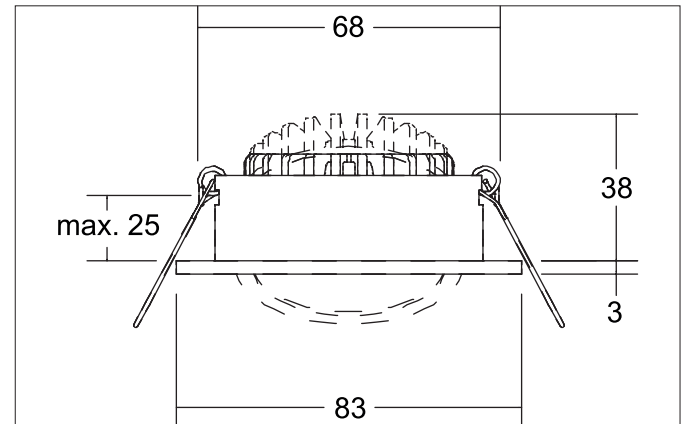

ABACO LED recessed spotlight set, DALI dimmable, TunableWhite, IP44

Article no. 41413154TW

Light.
For Generations.**Tender**

LED recessed spotlight set, DALI dimmable, TunableWhite, IP44, Round. Toolless ceiling installation by installation springs. Ceiling cut-out Ø 68 mm, Installation depth 38 mm, Outer diameter 83 mm, Weight 0,180 kg, Reflector silver with rotationssymmetrical, deep, wide distributed light intensity. optimal light distribution due to a plastic, transparent cover. Luminous flux 750 lm, Power 1 x 6 W, Light colour warm white to daylight white, Correlated color temperature (CCT) 2.700 - 6.500 K, Colour rendering index CRI 82, Housing material: Aluminium / PMMA, Colour: Nickel, Permissible ambient temperature (ta): -20 °C - +25 °C, Protection class (EN 61140): II, Degree of protection (DIN EN 60529): IP44, .With electronic driver, DALI-2 dimmable.

Product Benefits

- Schutzart IP44 für den Anwendungsort Normalbereich bis Feuchtraum Innenbereich
- Standard-Deckenausschnitt 68 mm – geringe Einbautiefe 38 mm
- Serienmäßig über DALI dimmbar (Auslieferung als Set)
- TunableWhite-Ausführung

ABACO LED recessed spotlight set, DALI dimmable, TunableWhite, IP44

Article no. 41413154TW

Light.
For Generations.

Article data	
Article no.	41413154TW
GTIN	4255752503354
Series name	ABACO
Short description	LED recessed spotlight set, DALI dimmable, TunableWhite, IP44
Material	Aluminium / PMMA
Colour	Nickel
Type of surface	Matt
Shape	Round
Outer diameter	83 mm
Built-in diameter	68 mm
Installation depth	38 mm
Hight	3 mm
Scope of delivery	inkl. Anschlussbox, 5-polig zur Durchgangsverdrahtung
Weight	0.180 kg
Conformance	CE, UKCA

Lighting technology	
Colour temperature	2.700 K - 6.500 K
Light colour	White
Light output	Direct
Luminous flux	750 lm
System efficiency	125 lm/W
Colour rendering	CRI 82
Reflector	Faceted
Reflector colour	silver
Beam angle	36°
Light sharing	Symmetric
Adjustable color temperature	Infinite control