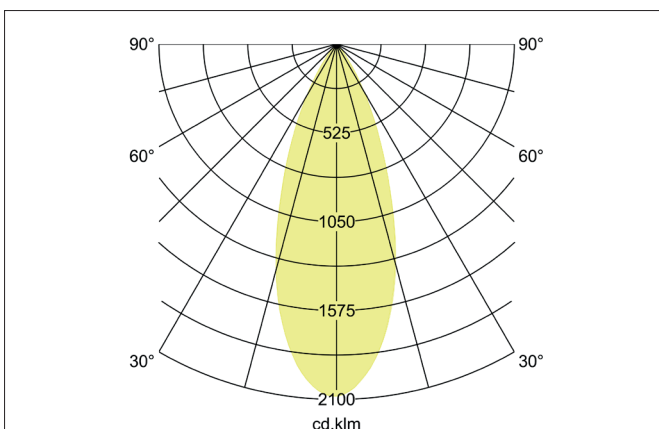

ABACO LED recessed spotlight set, DALI dimmable, TunableWhite, IP44

Article no. 41413154TW

Light.
For Generations.**Tender**

LED recessed spotlight set, DALI dimmable, TunableWhite, IP44, Round. Toolless ceiling installation by installation springs. Ceiling cut-out Ø 68 mm, Installation depth 38 mm, Outer diameter 83 mm, Weight 0,180 kg, Reflector silver with rotationssymmetrical, deep, wide distributed light intensity. optimal light distribution due to a plastic, transparent cover. Luminous flux 750 lm, Power 1 x 6 W, Light colour warm white to daylight white, Correlated color temperature (CCT) 2.700 - 6.500 K, Colour rendering index CRI 82, Housing material: Aluminium / PMMA, Colour: Nickel, Permissible ambient temperature (ta): -20 °C - +25 °C, Protection class (EN 61140): II, Degree of protection (DIN EN 60529): IP44, .With electronic driver, DALI-2 dimmable.

Product Benefits

- Schutzart IP44 für den Anwendungsort Normalbereich bis Feuchtraum Innenbereich
- Standard-Deckenausschnitt 68 mm – geringe Einbautiefe 38 mm
- Serienmäßig über DALI dimmbar (Auslieferung als Set)
- TunableWhite-Ausführung

Lighting technology	
Colour temperature	2.700 K - 6.500 K
Light colour	White
Light output	Direct
Luminous flux	750 lm
System efficiency	125 lm/W
Colour rendering	CRI 82
Reflector	Faceted
Reflector colour	silver
Beam angle	36°
Light sharing	Symmetric
Adjustable color temperature	Infinite control