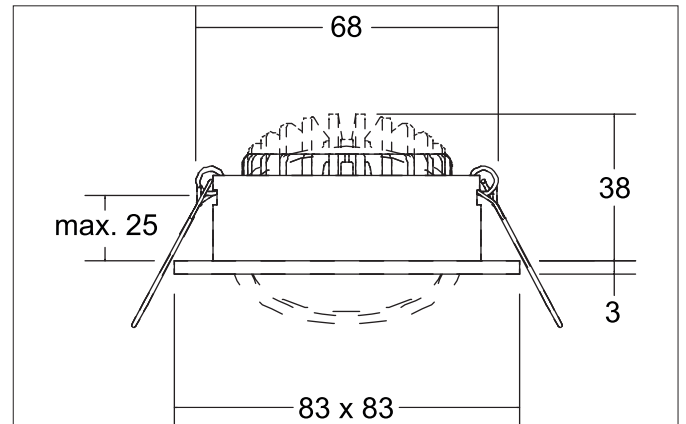

ABACO LED recessed spotlight set, DALI dimmable, dim2warm, IP44Light.
For Generations.

Article no. 41415153DW

**Tender**

LED recessed spotlight set, DALI dimmable, dim2warm, IP44, Square. Toolless ceiling installation by installation springs. Ceiling cut-out Ø 68 mm, Installation depth 38 mm, Length 83 mm, Width 83 mm, Weight 0,180 kg, Reflector silver with rotationssymmetrical, deep, wide distributed light intensity. optimal light distribution due to a plastic, transparent cover. Luminous flux 530 lm, Power 1 x 8 W, Light colour warm white to StructureNodeImpl 4028e4c98d5bab98018d5bc031f4445d, Correlated color temperature (CCT) 3.000 - 1.800 K, Colour rendering index CRI > 90, Housing material: Aluminium / PMMA, Colour: Nickel, Permissible ambient temperature (ta): -20 °C - +25 °C, Protection class (EN 61140): II, Degree of protection (DIN EN 60529): IP44, .With electronic driver, dimmable.

Product Benefits

- Schutzart IP44 für den Anwendungsort Normalbereich bis Feuchtraum Innenbereich
- Standard-Deckenausschnitt 68 mm – geringe Einbautiefe 38 mm
- Serienmäßig über DALI dimmbar (Auslieferung als Set)
- Dim2warm-Ausführung

ABACO LED recessed spotlight set, DALI dimmable, dim2warm, IP44Light.
For Generations.

Article no. 4 14 15 153DW

Article data	
Article no.	4 14 15 153DW
GTIN	4255752504788
Series name	ABACO
Short description	LED recessed spotlight set, DALI dimmable, dim2warm, IP44
Material	Aluminium / PMMA
Colour	Nickel
Type of surface	Matt
Shape	Square
Built-in diameter	68 mm
Installation depth	38 mm
Length	83 mm
Width	83 mm
Hight	3 mm
Scope of delivery	inkl. Anschlussbox, 5-polig zur Durchgangsverdrahtung
Weight	0.180 kg
Conformance	CE, UKCA

Lighting technology	
Colour temperature	3.000 K - 1.800 K
Light colour	White
Light output	Direct
Luminous flux	530 lm
System efficiency	66 lm/W
Colour rendering	CRI > 90
Reflector	Faceted
Reflector colour	silver
Beam angle	36°
Light sharing	Symmetric
Adjustable color temperature	Infinite control