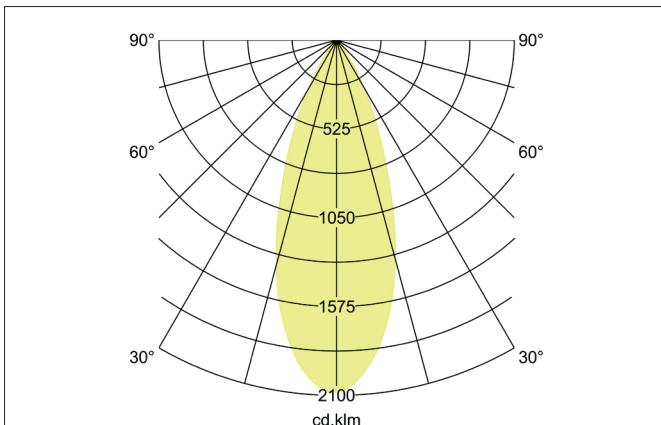

ABACO LED recessed spotlight set, DALI dimmable, dim2warm, IP44Light.
For Generations.

Article no. 41415153DW

**Tender**

LED recessed spotlight set, DALI dimmable, dim2warm, IP44, Square. Toolless ceiling installation by installation springs. Ceiling cut-out Ø 68 mm, Installation depth 38 mm, Length 83 mm, Width 83 mm, Weight 0,180 kg, Reflector silver with rotationssymmetrical, deep, wide distributed light intensity. optimal light distribution due to a plastic, transparent cover. Luminous flux 530 lm, Power 1 x 8 W, Light colour warm white to StructureNodeImpl 4028e4c98d5bab98018d5bc031f4445d, Correlated color temperature (CCT) 3.000 - 1.800 K, Colour rendering index CRI > 90, Housing material: Aluminium / PMMA, Colour: Nickel, Permissible ambient temperature (ta): -20 °C - +25 °C, Protection class (EN 61140): II, Degree of protection (DIN EN 60529): IP44, .With electronic driver, dimmable.

Product Benefits

- Schutzart IP44 für den Anwendungsort Normalbereich bis Feuchtraum Innenbereich
- Standard-Deckenausschnitt 68 mm – geringe Einbautiefe 38 mm
- Serienmäßig über DALI dimmbar (Auslieferung als Set)
- Dim2warm-Ausführung

Lighting technology	
Colour temperature	3.000 K - 1.800 K
Light colour	White
Light output	Direct
Luminous flux	530 lm
System efficiency	66 lm/W
Colour rendering	CRI > 90
Reflector	Faceted
Reflector colour	silver
Beam angle	36°
Light sharing	Symmetric
Adjustable color temperature	Infinite control