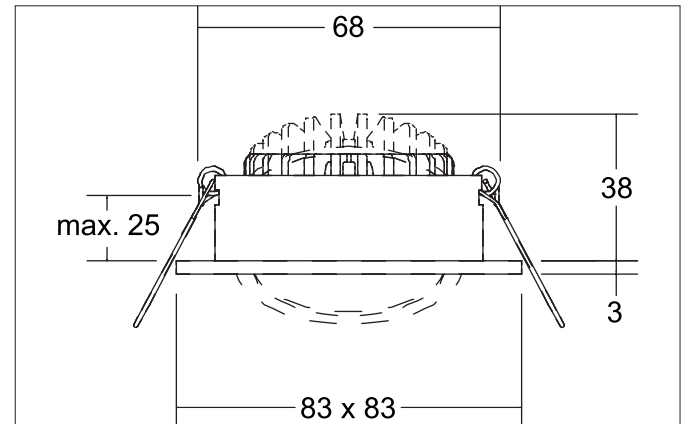

ABACO LED recessed spotlight set, DALI dimmable, TunableWhite, IP44

Article no. 41415154TW

Light.
For Generations.**Tender**

LED recessed spotlight set, DALI dimmable, TunableWhite, IP44, Square. Toolless ceiling installation by installation springs. Ceiling cut-out Ø 68 mm, Installation depth 38 mm, Length 83 mm, Width 83 mm, Weight 0,180 kg, Reflector silver with rotationssymmetrical, deep, wide distributed light intensity. optimal light distribution due to a plastic, transparent cover. Luminous flux 750 lm, Power 1 x 6 W, Light colour warm white to daylight white, Correlated color temperature (CCT) 2.700 - 6.500 K, Colour rendering index CRI 82, Housing material: Aluminium / PMMA, Colour: Nickel, Permissible ambient temperature (ta): -20 °C - +25 °C, Protection class (EN 61140): II, Degree of protection (DIN EN 60529): IP44, .With electronic driver, dimmable.

Product Benefits

- Schutzart IP44 für den Anwendungsort Normalbereich bis Feuchtraum Innenbereich
- Standard-Deckenausschnitt 68 mm – geringe Einbautiefe 38 mm
- Serienmäßig über DALI dimmbar (Auslieferung als Set)
- TunableWhite-Ausführung

ABACO LED recessed spotlight set, DALI dimmable, TunableWhite, IP44

Article no. 41415154TW

Light.
For Generations.

| Article data | |
|--------------------|---|
| Article no. | 41415154TW |
| GTIN | 4255752507673 |
| Series name | ABACO |
| Short description | LED recessed spotlight set, DALI dimmable, TunableWhite, IP44 |
| Material | Aluminium / PMMA |
| Colour | Nickel |
| Type of surface | Matt |
| Shape | Square |
| Built-in diameter | 68 mm |
| Installation depth | 38 mm |
| Length | 83 mm |
| Width | 83 mm |
| Hight | 3 mm |
| Scope of delivery | inkl. Anschlussbox, 5-polig zur Durchgangsverdrahtung |
| Weight | 0.180 kg |
| Conformance | CE, UKCA |