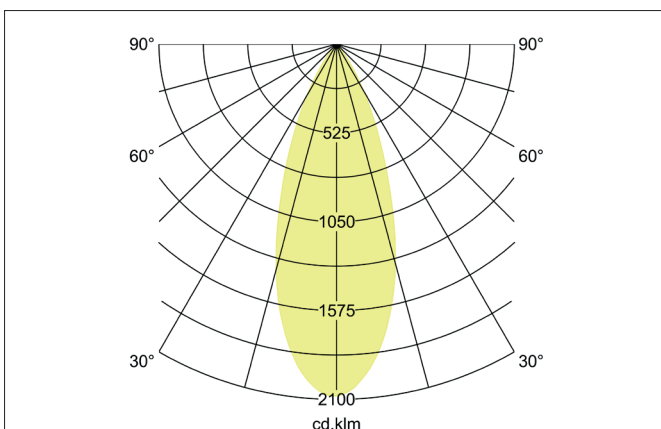

ABACO LED recessed spotlight set, DALI dimmable, TunableWhite, IP44

Article no. 41415154TW

Light.
For Generations.**Tender**

LED recessed spotlight set, DALI dimmable, TunableWhite, IP44, Square. Toolless ceiling installation by installation springs. Ceiling cut-out Ø 68 mm, Installation depth 38 mm, Length 83 mm, Width 83 mm, Weight 0,180 kg, Reflector silver with rotationssymmetrical, deep, wide distributed light intensity. optimal light distribution due to a plastic, transparent cover. Luminous flux 750 lm, Power 1 x 6 W, Light colour warm white to daylight white, Correlated color temperature (CCT) 2.700 - 6.500 K, Colour rendering index CRI 82, Housing material: Aluminium / PMMA, Colour: Nickel, Permissible ambient temperature (ta): -20 °C - +25 °C, Protection class (EN 61140): II, Degree of protection (DIN EN 60529): IP44, .With electronic driver, dimmable.

Product Benefits

- Schutzart IP44 für den Anwendungsort Normalbereich bis Feuchtraum Innenbereich
- Standard-Deckenausschnitt 68 mm – geringe Einbautiefe 38 mm
- Serienmäßig über DALI dimmbar (Auslieferung als Set)
- TunableWhite-Ausführung

| Lighting technology | |
|------------------------------|-------------------|
| Colour temperature | 2.700 K - 6.500 K |
| Light colour | White |
| Light output | Direct |
| Luminous flux | 750 lm |
| System efficiency | 125 lm/W |
| Colour rendering | CRI 82 |
| Reflector | Faceted |
| Reflector colour | silver |
| Beam angle | 36° |
| Light sharing | Symmetric |
| Adjustable color temperature | Infinite control |