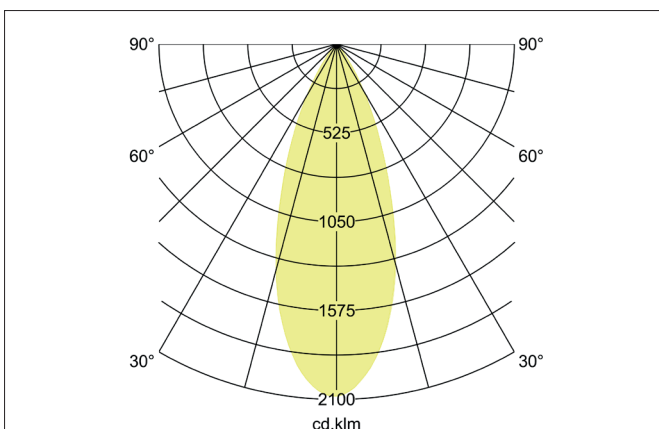

ABACO LED recessed spotlight set, DALI dimmable, dim2warm, IP44Light.
For Generations.

Article no. 41413153DW

**Tender**

LED recessed spotlight set, DALI dimmable, dim2warm, IP44, Round. Toolless ceiling installation by installation springs. Ceiling cut-out Ø 68 mm, Installation depth 38 mm, Outer diameter 83 mm, Weight 0,180 kg, Reflector silver with rotationssymmetrical, deep, wide distributed light intensity. optimal light distribution due to a plastic, transparent cover. Luminous flux 530 lm, Power 1 x 8 W, Light colour warm white to StructureNodeImpl 4028e4c98d44e799018d56a3425f62ce, Correlated color temperature (CCT) 3.000 - 1.800 K, Colour rendering index CRI > 90, Housing material: Aluminium / PMMA, Colour: Nickel, Permissible ambient temperature (ta): -20 °C - +25 °C, Protection class (EN 61140): II, Degree of protection (DIN EN 60529): IP44, .With electronic driver, DALI-2 dimmable.

Product Benefits

- Schutzart IP44 für den Anwendungsort Normalbereich bis Feuchtraum Innenbereich
- Standard-Deckenausschnitt 68 mm – geringe Einbautiefe 38 mm
- Serienmäßig über DALI dimmbar (Auslieferung als Set)
- Dim2warm-Ausführung

Lighting technology	
Colour temperature	3.000 K - 1.800 K
Light colour	White
Light output	Direct
Luminous flux	530 lm
System efficiency	66 lm/W
Colour rendering	CRI > 90
Reflector	Faceted
Reflector colour	silver
Beam angle	36°
Light sharing	Symmetric
Adjustable color temperature	Infinite control