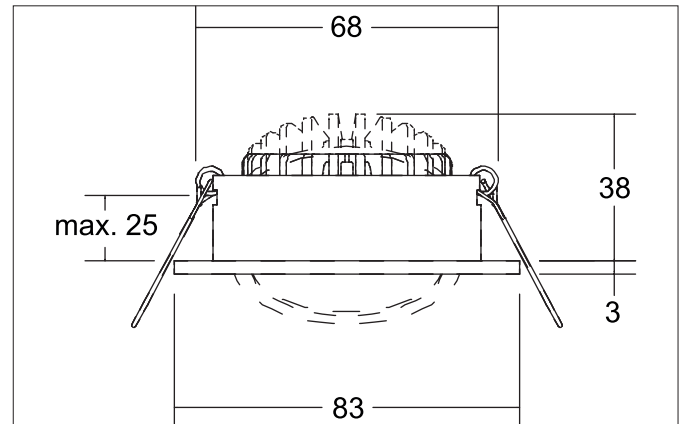

ABACO LED recessed spotlight set, DALI dimmable, dim2warm, IP44Light.
For Generations.

Article no. 41413153DW

**Tender**

LED recessed spotlight set, DALI dimmable, dim2warm, IP44, Round. Toolless ceiling installation by installation springs. Ceiling cut-out Ø 68 mm, Installation depth 38 mm, Outer diameter 83 mm, Weight 0,180 kg, Reflector silver with rotationssymmetrical, deep, wide distributed light intensity. optimal light distribution due to a plastic, transparent cover. Luminous flux 530 lm, Power 1 x 8 W, Light colour warm white to StructureNodeImpl 4028e4c98d44e799018d56a3425f62ce, Correlated color temperature (CCT) 3.000 - 1.800 K, Colour rendering index CRI > 90, Housing material: Aluminium / PMMA, Colour: Nickel, Permissible ambient temperature (ta): -20 °C - +25 °C, Protection class (EN 61140): II, Degree of protection (DIN EN 60529): IP44, .With electronic driver, DALI-2 dimmable.

Product Benefits

- Schutzart IP44 für den Anwendungsort Normalbereich bis Feuchtraum Innenbereich
- Standard-Deckenausschnitt 68 mm – geringe Einbautiefe 38 mm
- Serienmäßig über DALI dimmbar (Auslieferung als Set)
- Dim2warm-Ausführung

ABACO LED recessed spotlight set, DALI dimmable, dim2warm, IP44Light.
For Generations.

Article no. 41413153DW

Article data	
Article no.	41413153DW
GTIN	4255752503330
Series name	ABACO
Short description	LED recessed spotlight set, DALI dimmable, dim2warm, IP44
Material	Aluminium / PMMA
Colour	Nickel
Type of surface	Matt
Shape	Round
Outer diameter	83 mm
Built-in diameter	68 mm
Installation depth	38 mm
Hight	3 mm
Scope of delivery	inkl. Anschlussbox, 5-polig zur Durchgangsverdrahtung
Weight	0.180 kg
Conformance	CE, UKCA

Lighting technology	
Colour temperature	3.000 K - 1.800 K
Light colour	White
Light output	Direct
Luminous flux	530 lm
System efficiency	66 lm/W
Colour rendering	CRI > 90
Reflector	Faceted
Reflector colour	silver
Beam angle	36°
Light sharing	Symmetric
Adjustable color temperature	Infinite control