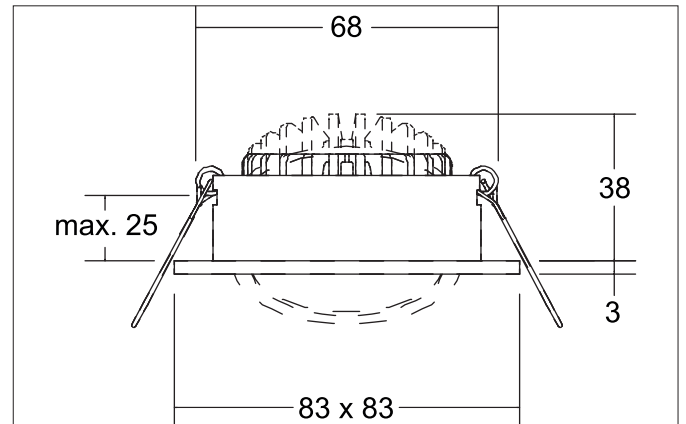

ABACO LED recessed spotlight set, trailing edge dimmable, dim-2warm

Article no. 39415153DW

Light.
For Generations.**Tender**

LED recessed spotlight set, trailing edge dimmable, dim2warm, Square. Toolless ceiling installation by installation springs. Ceiling cut-out Ø 68 mm, Installation depth 38 mm, Length 83 mm, Width 83 mm, Weight 0,200 kg, Reflector silver with rotationssymmetrical, deep, wide distributed light intensity. optimal light distribution due to a plastic, transparent cover. Luminous flux 530 lm, Power 1 x 8 W, Light colour warm white to StructureNodeImpl 4028e4c98d5bab98018d5bc5fd390cac, Correlated color temperature (CCT) 3.000 - 1.800 K, Colour rendering index CRI > 90, Housing material: Aluminium / PMMA, Colour: Nickel, Permissible ambient temperature (ta): -20 °C - +25 °C, Protection class (EN 61140): II, Degree of protection (DIN EN 60529): IP44, .With electronic driver, Trailing-edge phase dimmable.

Product Benefits

- Schutzart IP44 für den Anwendungsort Normalbereich bis Feuchtraum Innenbereich
- Standard-Deckenausschnitt 68 mm – geringe Einbautiefe 38 mm
- Serienmäßig über Phasenabschnitt dimmbar (Auslieferung als Set)
- Dim2warm-Ausführung 3.000 K - 1.800 K - wird die Leuchte gedimmt, verringert sich die Farbtemperatur.

ABACO LED recessed spotlight set, trailing edge dimmable, dim-2warm

Article no. 39415153DW

Light.
For Generations.

| Article data | |
|--------------------|--|
| Article no. | 39415153DW |
| GTIN | 4255752504764 |
| Series name | ABACO |
| Short description | LED recessed spotlight set, trailing edge dimmable, dim2warm |
| Material | Aluminium / PMMA |
| Colour | Nickel |
| Type of surface | Matt |
| Shape | Square |
| Built-in diameter | 68 mm |
| Installation depth | 38 mm |
| Length | 83 mm |
| Width | 83 mm |
| Hight | 3 mm |
| Scope of delivery | inkl. Anschlussbox, 3-polig zur Durchgangsverdrahtung |
| Weight | 0.200 kg |
| Conformance | CE, UKCA |