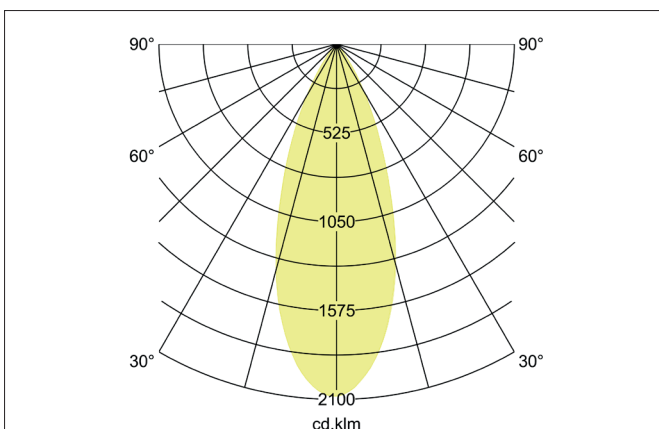

ABACO LED recessed spotlight set, trailing edge dimmable, dim-2warm

Article no. 39415153DW

Light.
For Generations.**Tender**

LED recessed spotlight set, trailing edge dimmable, dim2warm, Square. Toolless ceiling installation by installation springs. Ceiling cut-out Ø 68 mm, Installation depth 38 mm, Length 83 mm, Width 83 mm, Weight 0,200 kg, Reflector silver with rotationssymmetrical, deep, wide distributed light intensity. optimal light distribution due to a plastic, transparent cover. Luminous flux 530 lm, Power 1 x 8 W, Light colour warm white to StructureNodeImpl 4028e4c98d5bab98018d5bc5fd390cac, Correlated color temperature (CCT) 3.000 - 1.800 K, Colour rendering index CRI > 90, Housing material: Aluminium / PMMA, Colour: Nickel, Permissible ambient temperature (ta): -20 °C - +25 °C, Protection class (EN 61140): II, Degree of protection (DIN EN 60529): IP44, .With electronic driver, Trailing-edge phase dimmable.

Product Benefits

- Schutzart IP44 für den Anwendungsort Normalbereich bis Feuchtraum Innenbereich
- Standard-Deckenausschnitt 68 mm – geringe Einbautiefe 38 mm
- Serienmäßig über Phasenabschnitt dimmbar (Auslieferung als Set)
- Dim2warm-Ausführung 3.000 K - 1.800 K - wird die Leuchte gedimmt, verringert sich die Farbtemperatur.

| Lighting technology | |
|------------------------------|-------------------|
| Colour temperature | 3.000 K - 1.800 K |
| Light colour | White |
| Light output | Direct |
| Luminous flux | 530 lm |
| System efficiency | 66 lm/W |
| Colour rendering | CRI > 90 |
| Reflector | Faceted |
| Reflector colour | silver |
| Beam angle | 36° |
| Light sharing | Symmetric |
| Adjustable color temperature | Infinite control |