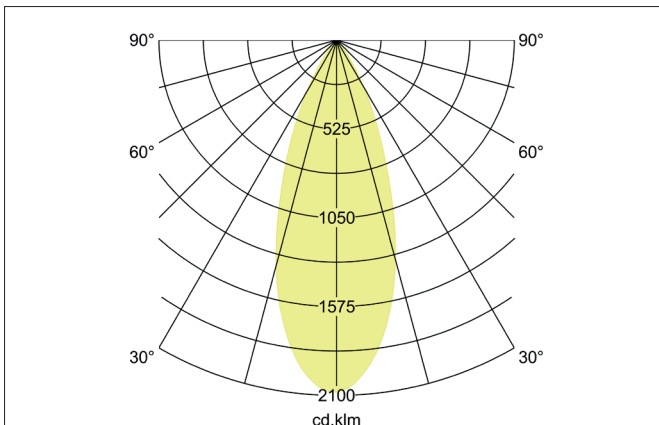

#### Tender

LED recessed spotlight set, trailing edge dimmable, IP44, Square. Toolless ceiling installation by installation springs. Ceiling cut-out Ø 68 mm, Installation depth 38 mm, Length 83 mm, Width 83 mm, Weight 0,200 kg, Reflector silver with rotationssymmetrical, deep, wide distributed light intensity. optimal light distribution due to a plastic, transparent cover. Luminous flux 1.010 lm, Power 1 x 8 W, Light colour warm white, Correlated color temperature (CCT) 3.000 K, Colour rendering index CRI 82, Housing material: Aluminium / PMMA, Colour: Nickel, Permissible ambient temperature (ta): -20 °C - +25 °C, Protection class (EN 61140): II, Degree of protection (DIN EN 60529): IP44, .With electronic driver, Trailing-edge phase dimmable.

Lighting technology	
Colour temperature	3.000 K
Light colour	White
Light output	Direct
Luminous flux	1,010 lm
System efficiency	126 lm/W
Colour rendering	CRI 82
Reflector	Faceted
Reflector colour	silver
Beam angle	36°
Light sharing	Symmetric
Adjustable color temperature	No