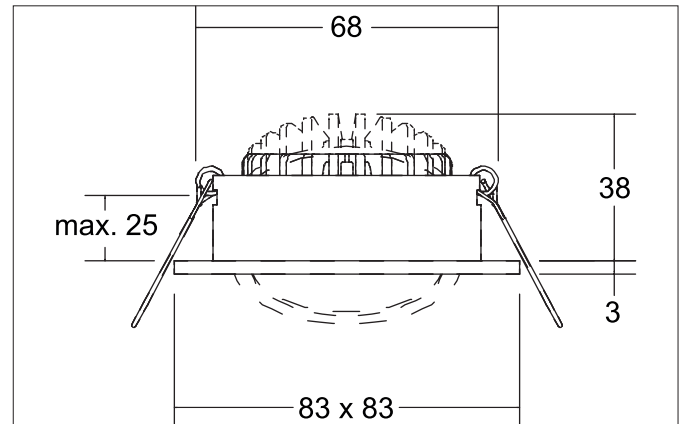

**ABACO LED recessed spotlight set, trailing edge dimmable, IP44**  
 Article no. 39415153

Light.  
 For Generations.

#### Tender

LED recessed spotlight set, trailing edge dimmable, IP44, Square. Toolless ceiling installation by installation springs. Ceiling cut-out Ø 68 mm, Installation depth 38 mm, Length 83 mm, Width 83 mm, Weight 0,200 kg, Reflector silver with rotationssymmetrical, deep, wide distributed light intensity. optimal light distribution due to a plastic, transparent cover. Luminous flux 1.010 lm, Power 1 x 8 W, Light colour warm white, Correlated color temperature (CCT) 3.000 K, Colour rendering index CRI 82, Housing material: Aluminium / PMMA, Colour: Nickel, Permissible ambient temperature (ta): -20 °C - +25 °C, Protection class (EN 61140): II, Degree of protection (DIN EN 60529): IP44, .With electronic driver, Trailing-edge phase dimmable.

#### Product Benefits

- Protection class IP44 for indoor damp locations
- Standard ceiling cut-out 68 mm - low installation depth 40 mm
- Dimmable as standard via trailing edge phase control (supplied as a set)

**ABACO LED recessed spotlight set, trailing edge dimmable, IP44**

Article no. 39415153

Light.  
For Generations.

Article data	
Article no.	39415153
GTIN	4255752504429
Series name	ABACO
Short description	LED recessed spotlight set, trailing edge dimmable, IP44
Material	Aluminium / PMMA
Colour	Nickel
Type of surface	Other
Shape	Square
Built-in diameter	68 mm
Installation depth	38 mm
Length	83 mm
Width	83 mm
Hight	3 mm
Scope of delivery	incl. connection box, 3-pole for through-wiring
Weight	0.200 kg
Conformance	CE, UKCA