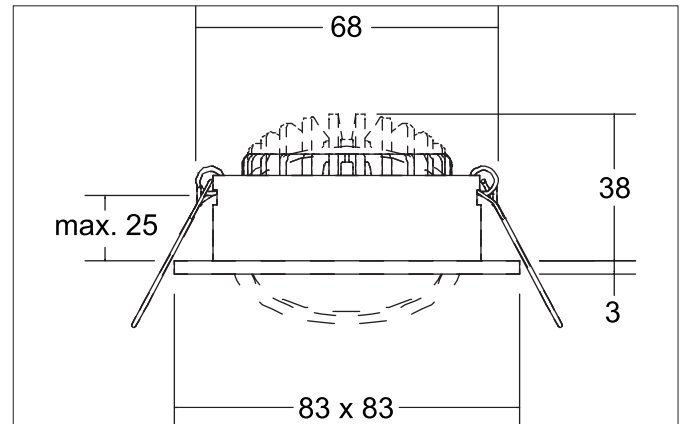

### Tender

LED recessed spotlight set, DALI dimmable, IP44, Square. Toolless ceiling installation by installation springs. Ceiling cut-out  $\varnothing$  68 mm, Installation depth 38 mm, Length 83 mm, Width 83 mm, Weight 0,180 kg, Reflector silver with rotationssymmetrical, deep, wide distributed light intensity. optimal light distribution due to a plastic, transparent cover. Luminous flux 1.010 lm, Power 1 x 8 W, Light colour warm white, Correlated color temperature (CCT) 3.000 K, Colour rendering index CRI 82, Housing material: Aluminium / PMMA, Colour: Nickel, Permissible ambient temperature (ta): -20 °C - +25 °C, Protection class (EN 61140): II, Degree of protection (DIN EN 60529): IP44, .With electronic driver, dimmable.

### Product Benefits

- Schutzart IP44 für den Anwendungsort Normalbereich bis Feuchtraum Innenbereich
- Standard-Deckenausschnitt 68 mm – geringe Einbautiefe 38 mm
- Serienmäßig über Phasenabschnitt dimmbar (Auslieferung als Set)
- Überdurchschnittlicher Lichtstrom-Output mit 1.010 Lumen für das System (126 lm/W).

**ABACO LED recessed spotlight set, DALI dimmable, IP44**

Article no. 41415153

Light.  
For Generations.

Article data	
Article no.	41415153
GTIN	4255752504771
Series name	ABACO
Short description	LED recessed spotlight set, DALI dimmable, IP44
Material	Aluminium / PMMA
Colour	Nickel
Type of surface	Matt
Shape	Square
Built-in diameter	68 mm
Installation depth	38 mm
Length	83 mm
Width	83 mm
Hight	3 mm
Scope of delivery	inkl. Anschlussbox, 5-polig zur Durchgangsverdrahtung
Weight	0.180 kg
Conformance	CE, UKCA

Lighting technology	
Colour temperature	3.000 K
Light colour	White
Light output	Direct
Luminous flux	1,010 lm
System efficiency	126 lm/W
Colour rendering	CRI 82
Reflector	Faceted
Reflector colour	silver
Beam angle	36°
Light sharing	Symmetric
Adjustable color temperature	No