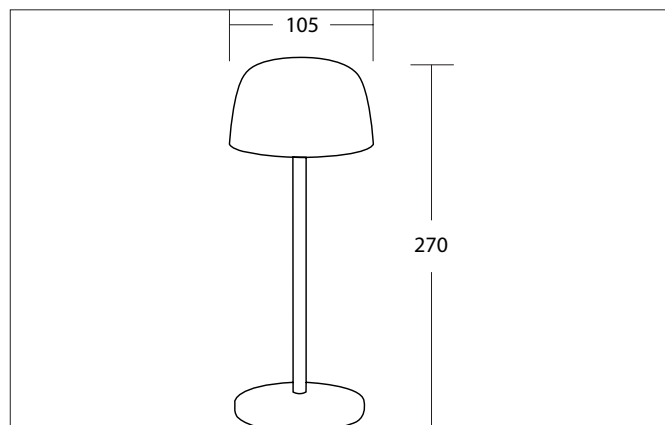

ROSS LED rechargeable table lamp, IP54, dimmable

Article no. 65401003RT

Light.
For Generations.**Tender**

LED rechargeable table lamp, IP54, dimmable., Luminaire width 105.0 mm, Hight 270.0 mm Weight 0.746 kg, ,Luminous flux 150 lm, Power 1 x 2,2 W, Colour rendering index CRI > 80, Housing material: Die-cast aluminium / Plastic, Colour: Red, Permissible ambient temperature (ta): -20 °C - +25 °C, Protection class (EN 61140): III, Degree of protection (DIN EN 60529): IP54, .With electronic driver, PUSH-Dimm dimmable.

Article data	
Article no.	65401003RT
GTIN	4255752510055
Series name	ROSS
Short description	LED rechargeable table lamp, IP54, dimmable
Material	Die-cast aluminium / Plastic
Colour	Red
Type of surface	Structure
Width	105 mm
Hight	270 mm
Scope of delivery	inkl. USB-C Ladekabel - 1 x 3.600 mA Lithium Batterie. - Ladezeit: 4,5 Std. - maximale Leuchtendauer: 7,5 Std.
Weight	0.746 kg
Conformance	CE, UKCA

ROSS LED rechargeable table lamp, IP54, dimmable
Article no. 65401003RTLight.
For Generations.

Lighting technology	
Colour temperature	3.000 K
Light colour	White
Light output	Direct
Luminous flux	150 lm
System efficiency	31 lm/W
Colour rendering	CRI > 80
Adjustable color temperature	No