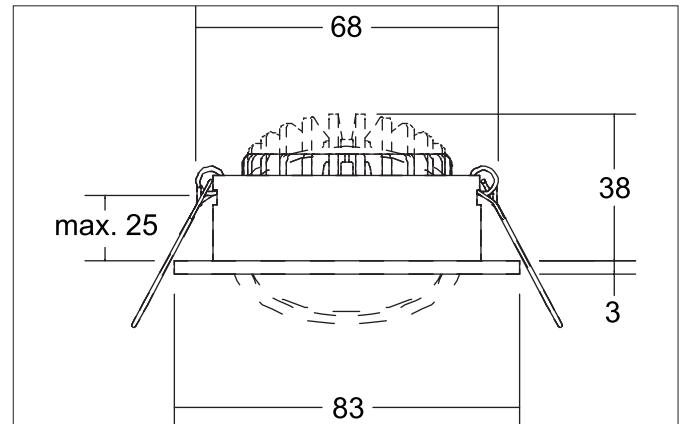

ABACO LED recessed spotlight set, DALI dimmable, IP44

Article no. 41413153

Light.
For Generations.

Tender

LED recessed spotlight set, DALI dimmable, IP44, Round. Toolless ceiling installation by installation springs. Ceiling cut-out Ø 68 mm, Installation depth 38 mm, Outer diameter 83 mm, Weight 0,180 kg, Reflector silver with rotationssymmetrical, deep, wide distributed light intensity. optimal light distribution due to a plastic, transparent cover. Luminous flux 1.010 lm, Power 1 x 8 W, Light colour warm white, Correlated color temperature (CCT) 3.000 K, Colour rendering index CRI 82, Housing material: Aluminium / PMMA, Colour: Nickel, Permissible ambient temperature (ta): -20 °C - +25 °C, Protection class (EN 61140): II, Degree of protection (DIN EN 60529): IP44, .With electronic driver, DALI-2 dimmable.

Product Benefits

- Schutzart IP44 für den Anwendungsort Normalbereich bis Feuchtraum Innenbereich
- Standard-Deckenausschnitt 68 mm – geringe Einbautiefe 38 mm
- Serienmäßig über DALI dimmbar (Auslieferung als Set)
- Überdurchschnittlicher Lichtstrom-Output mit 1.010 Lumen für das System (126 lm/W).

ABACO LED recessed spotlight set, DALI dimmable, IP44

Article no. 41413153

Light.
For Generations.

Article data	
Article no.	41413153
GTIN	4255752503323
Series name	ABACO
Short description	LED recessed spotlight set, DALI dimmable, IP44
Material	Aluminium / PMMA
Colour	Nickel
Type of surface	Matt
Shape	Round
Outer diameter	83 mm
Built-in diameter	68 mm
Installation depth	38 mm
Hight	3 mm
Scope of delivery	inkl. Anschlussbox, 5-polig zur Durchgangsverdrahtung
Weight	0.180 kg
Conformance	CE, UKCA

Lighting technology	
Colour temperature	3.000 K
Light colour	White
Light output	Direct
Luminous flux	1,010 lm
System efficiency	126 lm/W
Colour rendering	CRI 82
Reflector	Faceted
Reflector colour	silver
Beam angle	36°
Light sharing	Symmetric
Adjustable color temperature	No