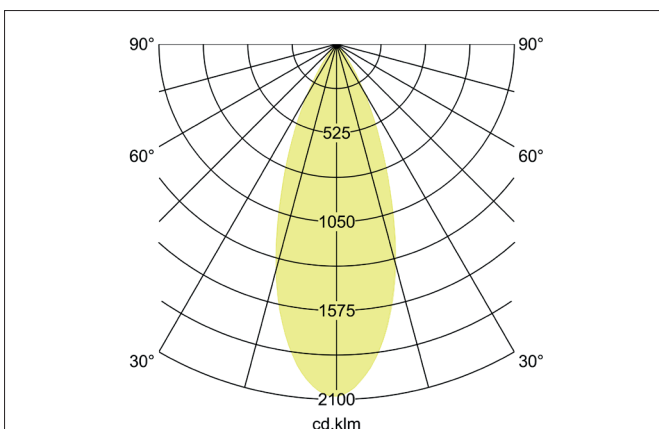

ABACO LED recessed spotlight set, DALI dimmable, IP44

Article no. 41413153

Light.
For Generations.

Tender

LED recessed spotlight set, DALI dimmable, IP44, Round. Toolless ceiling installation by installation springs. Ceiling cut-out Ø 68 mm, Installation depth 38 mm, Outer diameter 83 mm, Weight 0,180 kg, Reflector silver with rotationssymmetrical, deep, wide distributed light intensity. optimal light distribution due to a plastic, transparent cover. Luminous flux 1.010 lm, Power 1 x 8 W, Light colour warm white, Correlated color temperature (CCT) 3.000 K, Colour rendering index CRI 82, Housing material: Aluminium / PMMA, Colour: Nickel, Permissible ambient temperature (ta): -20 °C - +25 °C, Protection class (EN 61140): II, Degree of protection (DIN EN 60529): IP44, .With electronic driver, DALI-2 dimmable.

Product Benefits

- Schutzart IP44 für den Anwendungsort Normalbereich bis Feuchtraum Innenbereich
- Standard-Deckenausschnitt 68 mm – geringe Einbautiefe 38 mm
- Serienmäßig über DALI dimmbar (Auslieferung als Set)
- Überdurchschnittlicher Lichtstrom-Output mit 1.010 Lumen für das System (126 lm/W).

Lighting technology	
Colour temperature	3.000 K
Light colour	White
Light output	Direct
Luminous flux	1,010 lm
System efficiency	126 lm/W
Colour rendering	CRI 82
Reflector	Faceted
Reflector colour	silver
Beam angle	36°
Light sharing	Symmetric
Adjustable color temperature	No