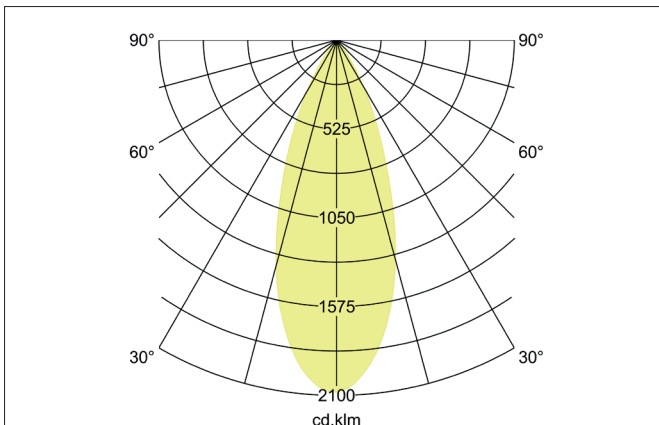

ABACO LED recessed spotlight set, trailing edge dimmable, IP44
Article no. 39413153

Light.
For Generations.

Tender

LED recessed spotlight set, trailing edge dimmable, IP44, Round. Toolless ceiling installation by installation springs. Ceiling cut-out Ø 68 mm, Installation depth 38 mm, Outer diameter 83 mm, Weight 0,180 kg, Reflector silver with rotationssymmetrical, deep, wide distributed light intensity. optimal light distribution due to a plastic, transparent cover. Luminous flux 1.010 lm, Power 1 x 8 W, Light colour warm white, Correlated color temperature (CCT) 3.000 K, Colour rendering index CRI 82, Housing material: Aluminium / PMMA, Colour: Nickel, Permissible ambient temperature (ta): -20 °C - +25 °C, Protection class (EN 61140): II, Degree of protection (DIN EN 60529): IP44, .With electronic driver, Trailing-edge phase dimmable.

Lighting technology	
Colour temperature	3.000 K
Light colour	White
Light output	Direct
Luminous flux	1,010 lm
System efficiency	126 lm/W
Colour rendering	CRI 82
Reflector	Faceted
Reflector colour	silver
Beam angle	36°
Light sharing	Symmetric
Adjustable color temperature	No