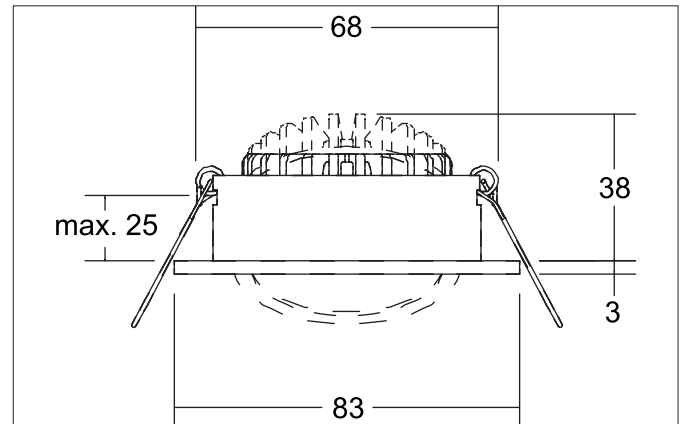

ABACO LED recessed spotlight set, trailing edge dimmable, IP44
Article no. 39413153

Light.
For Generations.

Tender

LED recessed spotlight set, trailing edge dimmable, IP44, Round. Toolless ceiling installation by installation springs. Ceiling cut-out Ø 68 mm, Installation depth 38 mm, Outer diameter 83 mm, Weight 0,180 kg, Reflector silver with rotationssymmetrical, deep, wide distributed light intensity. optimal light distribution due to a plastic, transparent cover. Luminous flux 1.010 lm, Power 1 x 8 W, Light colour warm white, Correlated color temperature (CCT) 3.000 K, Colour rendering index CRI 82, Housing material: Aluminium / PMMA, Colour: Nickel, Permissible ambient temperature (ta): -20 °C - +25 °C, Protection class (EN 61140): II, Degree of protection (DIN EN 60529): IP44, .With electronic driver, Trailing-edge phase dimmable.

Product Benefits

- Protection class IP44 for indoor damp locations
- Standard ceiling cut-out 68 mm - low installation depth 40 mm
- Dimmable as standard via trailing edge phase control (supplied as a set)

ABACO LED recessed spotlight set, trailing edge dimmable, IP44

Article no. 39413153

Light.
For Generations.

Article data	
Article no.	39413153
GTIN	4255752503316
Series name	ABACO
Short description	LED recessed spotlight set, trailing edge dimmable, IP44
Material	Aluminium / PMMA
Colour	Nickel
Type of surface	Matt
Shape	Round
Outer diameter	83 mm
Built-in diameter	68 mm
Installation depth	38 mm
Hight	3 mm
Scope of delivery	incl. connection box, 3-pole for through-wiring
Weight	0.180 kg
Conformance	CE, UKCA

Lighting technology	
Colour temperature	3.000 K
Light colour	White
Light output	Direct
Luminous flux	1,010 lm
System efficiency	126 lm/W
Colour rendering	CRI 82
Reflector	Faceted
Reflector colour	silver
Beam angle	36°
Light sharing	Symmetric
Adjustable color temperature	No