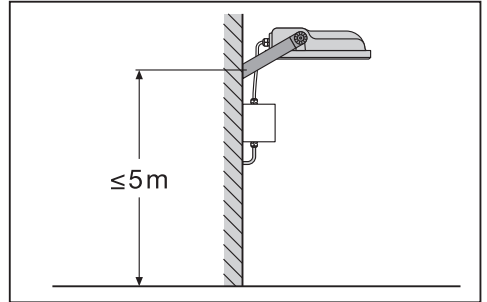

LEDVANCE GmbH
Steinerne Furt 62
86167 Augsburg, Germany
www.ledvance.com

C10449057
G11193706
25.04.24

© LEDVANCE Ltd, Sterling House,
810 Mandarin Court, Warrington,
Cheshire, WA1 1GG, United Kingdom