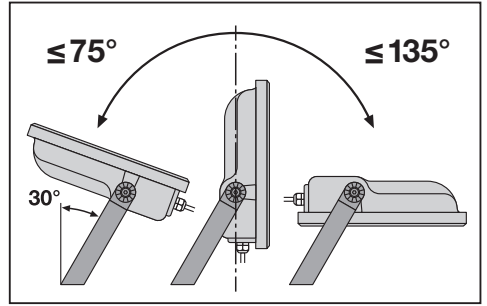

LEDVANCE GmbH
Steinerne Furt 62
86167 Augsburg, Germany
www.ledvance.com

C10449057
G11193706
25.04.24

© LEDVANCE Ltd, Sterling House,
810 Mandarin Court, Warrington,
Cheshire, WA1 1GG, United Kingdom