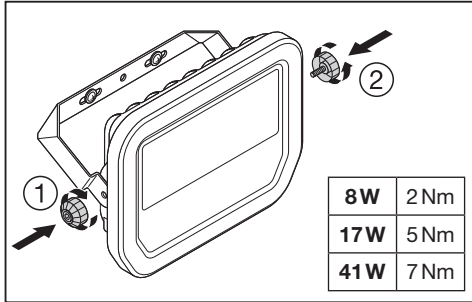

LEDVANCE GmbH
Steinerne Furt 62
86167 Augsburg, Germany
www.ledvance.com

C10449057
G11193706
25.04.24

© LEDVANCE Ltd, Sterling House,
810 Mandarin Court, Warrington,
Cheshire, WA1 1GG, United Kingdom