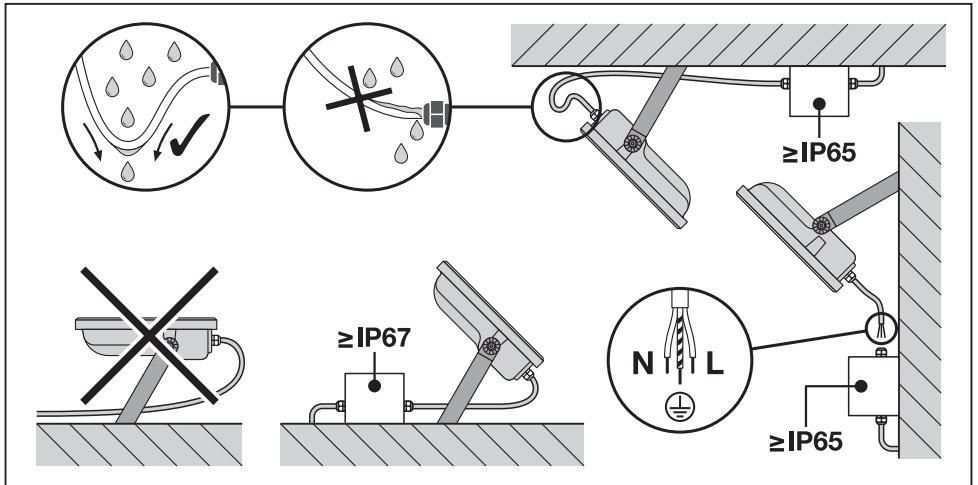

LEDVANCE GmbH
Steinerne Furt 62
86167 Augsburg, Germany
www.ledvance.com

C10449057
G11193706
25.04.24

© LEDVANCE Ltd, Sterling House,
810 Mandarin Court, Warrington,
Cheshire, WA1 1GG, United Kingdom