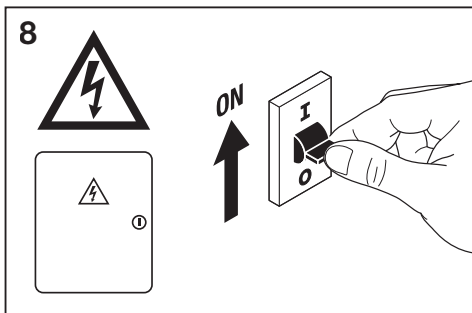

FL 100P69W10KLM830PSSY100	53W/7320lm	69W/9150lm
FL 100P69W10KLM840PSSY100	53W/8000lm	69W/10000lm
FL 100P69W10KLM865PSSY100	53W/8000lm	69W/10000lm
FL 150P100W15KLM830PSSY100	83W/11670lm	100W/14000lm
FL 150P100W15KLM840PSSY100	83W/12500lm	100W/15000lm
FL 150P100W15KLM865PSSY100	83W/12500lm	100W/15000lm
FL 200P133W20KLM830PSSY100	117W/16275lm	133W/18600lm
FL 200P133W20KLM840PSSY100	117W/17500lm	133W/20000lm
FL 200P133W20KLM865PSSY100	117W/17500lm	133W/20000lm
FL 250P167W25KLM830PSSY100	150W/21060lm	167W/23400lm
FL 250P167W25KLM840PSSY100	150W/22500lm	167W/25000lm
FL 250P167W25KLM865PSSY100	150W/22500lm	167W/25000lm