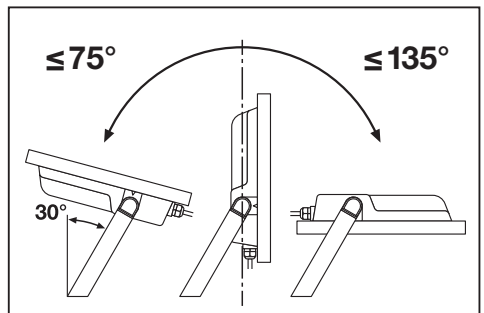

FL 100P69W10KLM830PSSY100	53W/7320lm	69W/9150lm
FL 100P69W10KLM840PSSY100	53W/8000lm	69W/10000lm
FL 100P69W10KLM865PSSY100	53W/8000lm	69W/10000lm
FL 150P100W15KLM830PSSY100	83W/11670lm	100W/14000lm
FL 150P100W15KLM840PSSY100	83W/12500lm	100W/15000lm
FL 150P100W15KLM865PSSY100	83W/12500lm	100W/15000lm
FL 200P133W20KLM830PSSY100	117W/16275lm	133W/18600lm
FL 200P133W20KLM840PSSY100	117W/17500lm	133W/20000lm
FL 200P133W20KLM865PSSY100	117W/17500lm	133W/20000lm
FL 250P167W25KLM830PSSY100	150W/21060lm	167W/23400lm
FL 250P167W25KLM840PSSY100	150W/22500lm	167W/25000lm
FL 250P167W25KLM865PSSY100	150W/22500lm	167W/25000lm