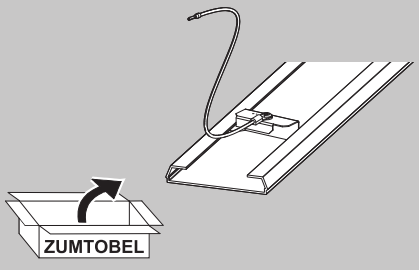

1

2 OPTION: A

OPTION!
2a

2c