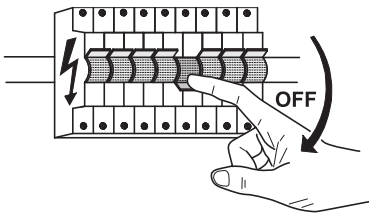

1

2 OPTION: A

OPTION!
2a

2c