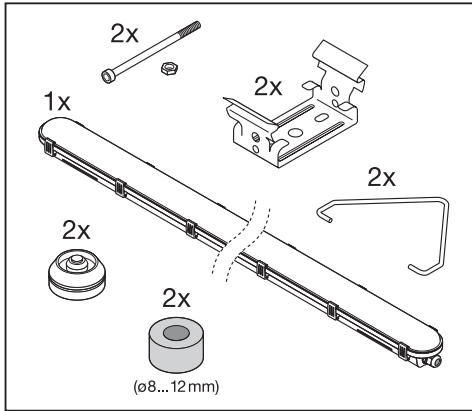

DAMPPROOF 5X THROUGHWIRING IP65

1x DAMPPROOF 5TH IP65   2x DAMPPROOF 5TH IP65   3x DAMPPROOF 5TH IP65   ...   nx DAMPPROOF 5TH IP65

n	B16	C10	C16
DP 5TH 1200 32W	27	24	39
DP 5TH 1500 46W	26	23	37
DP 5TH 1500 58W	26	23	38
DP 5TH 1500 81W	13	16	26