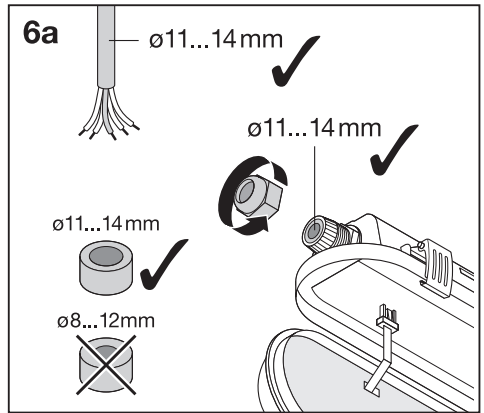

	EAN	IP	IK	∇	R _a	🌡️ (°C)	PF	👤
DP 5TH 1200 32W 840 IP65 GY	4058075541924	65	08	110	> 80	-25...+40	> 0.9	1.6 kg
DP 5TH 1500 46W 840 IP65 GY	4058075541948	65	08	110	> 80	-25...+40	> 0.9	1.9 kg
DP 5TH 1500 58W 840 IP65 GY	4099854312465	65	08	110	> 80	-25...+40	> 0.9	1.9 kg
DP 5TH 1500 81W 840 IP65 GY	4099854312489	65	08	110	> 80	-25...+40	> 0.9	1.9 kg

DAMPPROOF 5X THROUGHWIRING IP65

1x DAMPPROOF 5TH IP65 2x DAMPPROOF 5TH IP65 3x DAMPPROOF 5TH IP65 ... nx DAMPPROOF 5TH IP65

n	B16	C10	C16
DP 5TH 1200 32W	27	24	39
DP 5TH 1500 46W	26	23	37
DP 5TH 1500 58W	26	23	38
DP 5TH 1500 81W	13	16	26

2

[mm]	X	Y
DP 1200	27 ± 1	850 ± 100
DP 1500	27 ± 1	1120 ± 100

DAMPPROOF 5X THROUGHWIRING IP65

* DP 5TH 1500 81W 840 IP65 GY

230V	LED	PIN1		PIN2		W	lm	lm/W	Input current driver [mA]	Output current [mA]
		ON ↔ OFF	2	1	ON ↔ OFF					
		ON	ON	ON	81	11000	135	390	350	
		ON	OFF	OFF	69	9600	139	340	300	
		OFF	ON	ON	57	8200	143	280	250	
		OFF	OFF	OFF	46	6600	143	230	200	