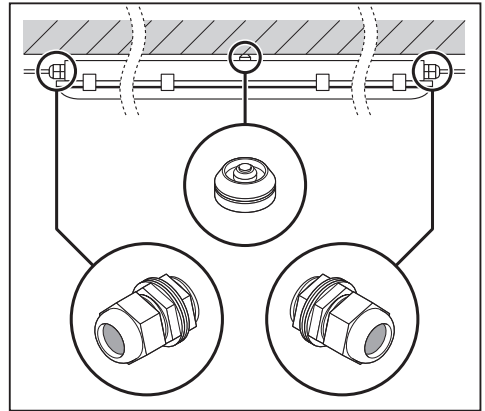

DAMPPROOF 5X THROUGHWIRING IP65

1x DAMPPROOF 5TH IP65   2x DAMPPROOF 5TH IP65   3x DAMPPROOF 5TH IP65   ...   nx DAMPPROOF 5TH IP65

n	B16	C10	C16
DP 5TH 1200 32W	27	24	39
DP 5TH 1500 46W	26	23	37
DP 5TH 1500 58W	26	23	38
DP 5TH 1500 81W	13	16	26