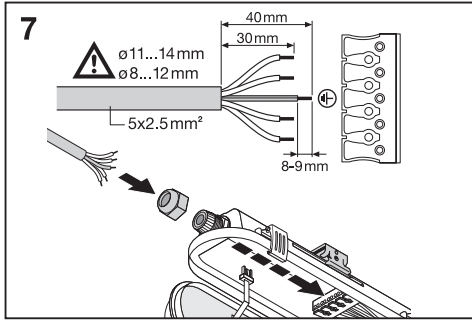

DAMPPROOF 5X THROUGHWIRING IP65

1x DAMPPROOF 5TH IP65 2x DAMPPROOF 5TH IP65 3x DAMPPROOF 5TH IP65 ... nx DAMPPROOF 5TH IP65

n	B16	C10	C16
DP 5TH 1200 32W	27	24	39
DP 5TH 1500 46W	26	23	37
DP 5TH 1500 58W	26	23	38
DP 5TH 1500 81W	13	16	26

2

[mm]	X	Y
DP 1200	27 ± 1	850 ± 100
DP 1500	27 ± 1	1120 ± 100

DAMPPROOF 5X THROUGHWIRING IP65

* DP 5TH 1500 81W 840 IP65 GY

230V	LED	PIN1		PIN2		W	lm	lm/W	Input current driver [mA]	Output current [mA]
		ON ↔ OFF	2	1	ON ↔ OFF					
		ON	ON	ON	81	11000	135	390	350	
		ON	OFF	OFF	69	9600	139	340	300	
		OFF	ON	ON	57	8200	143	280	250	
		OFF	OFF	OFF	46	6600	143	230	200	