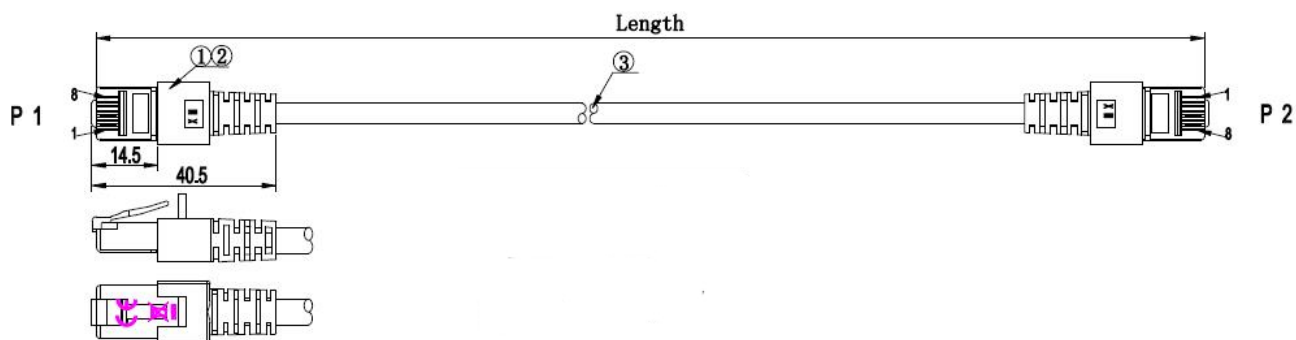

DATENBLATT

RJ45 Patchkabel Cat.6 S/FTP LSZH grau 1,5m

0,15m / 0,25m

Dieses Datenblatt wurde maschinell am 24-02-2025 erzeugt. Technische Änderungen vorbehalten.