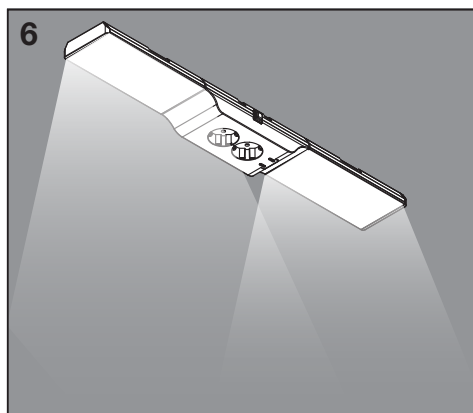

III

III

ON|OFF >1s

10% 100% >3s

5

2x USB C,
5V 2.4A

2x EU socket
max.10A

	EAN	n	LED	QR code	ENERGY * X =
UNDERCABINET SOCKET FL KIT830DUSBBK	4058075842762	2	AC62780		G
UNDERCABINET SOCKET FL KIT830DUSBWT	4058075842786	1	AC62780		G
UNDERCABINET SOCKET FL EXT 830 D BK	4058075842809	2	AC62780		G
UNDERCABINET SOCKET FL EXT 830 D WT	4058075842823	1	AC62780		G