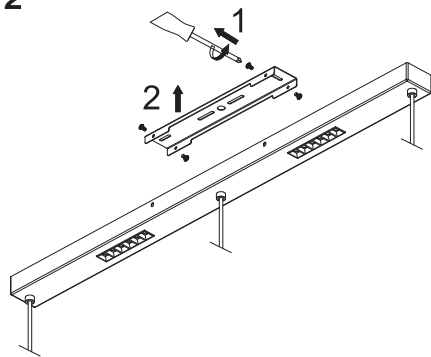

DECOR DRUMS PENDANT 3XGU10 2XLED BK

[mm]

1685 g
EAN 4058075838581

1

2