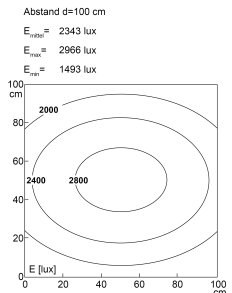

LED system light

Product-Nr.	155310-01
EAN:	
Model:	SYSTEMLED EVO - POWER Tageslichtweiss
Order number:	155310-01
Model:	SYSTEMLED EVO - POWER Tageslichtweiss
Type:	LED system light
Illuminant:	SMD LED
Total output incl. driver:	~60 W
Power consumption:	~54,75 W
Lamp luminous flux:	9750 lm
Lamp luminous efficiency:	184 lm/W
Light distribution:	direct
Light colour:	5700K 3-step MacAdam
Connected load:	120-277VAC, 50 - 60 Hz
Power supply:	integrated
Connection (connector):	Wieland GST18
Degree of protection:	IP40
Class of protection:	I
Glare control:	Microprisms
Beam angle (optics):	90°
Operating temperature:	-10 °C -> +50 °C (14 °F -> 122 °F)
Colour rendering (Ra):	>90 (typ. 95)
Lamps lifetime:	> 100.000h (L80/B10)
Housing material:	Aluminium, PMMA
Height [B] x Width [C]:	48 mm x 139 mm (~1,89" x ~5,47")
Length [A]:	1342 mm (~52,83")
Mounting:	T-slot rear (8 mm)
Risk group (DIN EN 62471):	free group
Markings:	CE, UKCA
Dimmable:	yes
Mounting accessories:	optional
Made in:	Germany
Feature:	externally dimmable/switchable