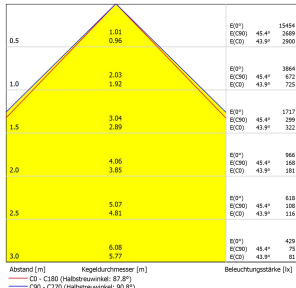

LED system light

Product-Nr.	155310-01
EAN:	
Model:	SYSTEMLED EVO - POWER Tageslichtweiss
Order number:	155310-01
Model:	SYSTEMLED EVO - POWER Tageslichtweiss
Type:	LED system light
Illuminant:	SMD LED
Total output incl. driver:	~60 W
Power consumption:	~54,75 W
Lamp luminous flux:	9750 lm
Lamp luminous efficiency:	184 lm/W
Light distribution:	direct
Light colour:	5700K 3-step MacAdam
Connected load:	120-277VAC, 50 - 60 Hz
Power supply:	integrated
Connection (connector):	Wieland GST18
Degree of protection:	IP40
Class of protection:	I
Glare control:	Microprisms
Beam angle (optics):	90°
Operating temperature:	-10 °C -> +50 °C (14 °F -> 122 °F)
Colour rendering (Ra):	>90 (typ. 95)
Lamps lifetime:	> 100.000h (L80/B10)
Housing material:	Aluminium, PMMA
Height [B] x Width [C]:	48 mm x 139 mm (~1,89" x ~5,47")
Length [A]:	1342 mm (~52,83")
Mounting:	T-slot rear (8 mm)
Risk group (DIN EN 62471):	free group
Markings:	CE, UKCA
Dimmable:	yes
Mounting accessories:	optional
Made in:	Germany
Feature:	externally dimmable/switchable