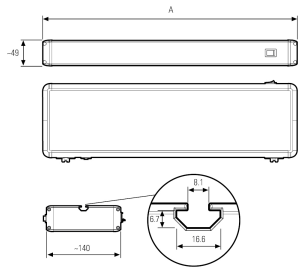

LED system light

Product-Nr.	155310-01
EAN:	
Model:	SYSTEMLED EVO - POWER Tageslichtweiss
Order number:	155310-01
Model:	SYSTEMLED EVO - POWER Tageslichtweiss
Type:	LED system light
Illuminant:	SMD LED
Total output incl. driver:	~60 W
Power consumption:	~54,75 W
Lamp luminous flux:	9750 lm
Lamp luminous efficiency:	184 lm/W
Light distribution:	direct
Light colour:	5700K 3-step MacAdam
Connected load:	120-277VAC, 50 - 60 Hz
Power supply:	integrated
Connection (connector):	Wieland GST18
Degree of protection:	IP40
Class of protection:	I
Glare control:	Microprisms
Beam angle (optics):	90°
Operating temperature:	-10 °C -> +50 °C (14 °F -> 122 °F)
Colour rendering (Ra):	>90 (typ. 95)
Lamps lifetime:	> 100.000h (L80/B10)
Housing material:	Aluminium, PMMA
Height [B] x Width [C]:	48 mm x 139 mm (~1,89" x ~5,47")
Length [A]:	1342 mm (~52,83")
Mounting:	T-slot rear (8 mm)
Risk group (DIN EN 62471):	free group
Markings:	CE, UKCA
Dimmable:	yes
Mounting accessories:	optional
Made in:	Germany
Feature:	externally dimmable/switchable