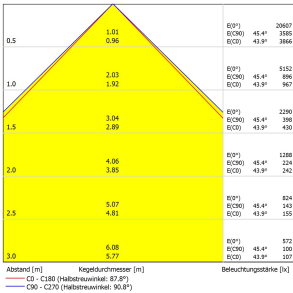

LED system light

Product-Nr. 155410-01

EAN:

Model: SYSTEMLED EVO - POWER Tageslichtweiss

Order number: 155410-01

Model: SYSTEMLED EVO - POWER Tageslichtweiss

Type: LED system light

Illuminant: SMD LED

Total output incl. driver: ~80 W

Power consumption: ~73 W

Lamp luminous flux: 13000 lm

Lamp luminous efficiency: 184 lm/W

Light distribution: direct

Light colour: 5700K 3-step MacAdam

Connected load: 120-277VAC, 50 - 60 Hz

Power supply: integrated

Connection (connector): Wieland GST18

Degree of protection: IP40

Class of protection: I

Glare control: Microprisms

Beam angle (optics): 90°

Operating temperature: -10 °C -> +50 °C (14 °F -> 122 °F)

Colour rendering (Ra): >90 (typ. 95)

Lamps lifetime: > 100.000h (L80/B10)

Housing material: Aluminium, PMMA

Height [B] x Width [C]: 48 mm x 139 mm (~1,89" x ~5,47")

Length [A]: 1782 mm (~70,16")

Mounting: T-slot rear (8 mm)

Risk group (DIN EN 62471): free group

Markings: CE, UKCA

Dimmable: yes

Mounting accessories: optional

Made in: Germany

Feature: externally dimmable/switchable