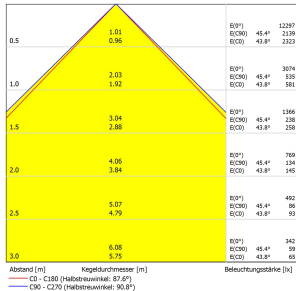

**LED system light**

<b>Product-Nr.</b>	155410-02
<b>EAN:</b>	
<b>Model:</b>	SYSTEMLED EVO - ECO Tageslichtweiss
<b>Order number:</b>	155410-02
<b>Model:</b>	SYSTEMLED EVO - ECO Tageslichtweiss
<b>Type:</b>	LED system light
<b>Illuminant:</b>	SMD LED
<b>Total output incl. driver:</b>	~51 W
<b>Power consumption:</b>	~46 W
<b>Lamp luminous flux:</b>	7960 lm
<b>Lamp luminous efficiency:</b>	173 lm/W
<b>Light distribution:</b>	direct
<b>Light colour:</b>	5700K 3-step MacAdam
<b>Connected load:</b>	120-277VAC, 50 - 60 Hz
<b>Power supply:</b>	integrated
<b>Connection (connector):</b>	Wieland GST18
<b>Degree of protection:</b>	IP40
<b>Class of protection:</b>	I
<b>Glare control:</b>	Microprisms
<b>Beam angle (optics):</b>	90°
<b>Operating temperature:</b>	-10 °C -> +50 °C (14 °F -> 122 °F)
<b>Colour rendering (Ra):</b>	>90 (typ. 95)
<b>Lamps lifetime:</b>	> 100.000h (L80/B10)
<b>Housing material:</b>	Aluminium, PMMA
<b>Height [B] x Width [C]:</b>	48 mm x 139 mm (~1,89" x ~5,47")
<b>Length [A]:</b>	1782 mm (~70,16")
<b>Mounting:</b>	T-slot rear (8 mm)
<b>Risk group (DIN EN 62471):</b>	free group
<b>Markings:</b>	CE, UKCA
<b>Dimmable:</b>	yes
<b>Mounting accessories:</b>	optional
<b>Made in:</b>	Germany
<b>Feature:</b>	externally dimmable/switchable