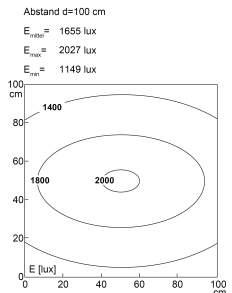

**LED system light**

<b>Product-Nr.</b>	155410-02
<b>EAN:</b>	
<b>Model:</b>	SYSTEMLED EVO - ECO Tageslichtweiss
<b>Order number:</b>	155410-02
<b>Model:</b>	SYSTEMLED EVO - ECO Tageslichtweiss
<b>Type:</b>	LED system light
<b>Illuminant:</b>	SMD LED
<b>Total output incl. driver:</b>	~51 W
<b>Power consumption:</b>	~46 W
<b>Lamp luminous flux:</b>	7960 lm
<b>Lamp luminous efficiency:</b>	173 lm/W
<b>Light distribution:</b>	direct
<b>Light colour:</b>	5700K 3-step MacAdam
<b>Connected load:</b>	120-277VAC, 50 - 60 Hz
<b>Power supply:</b>	integrated
<b>Connection (connector):</b>	Wieland GST18
<b>Degree of protection:</b>	IP40
<b>Class of protection:</b>	I
<b>Glare control:</b>	Microprisms
<b>Beam angle (optics):</b>	90°
<b>Operating temperature:</b>	-10 °C -> +50 °C (14 °F -> 122 °F)
<b>Colour rendering (Ra):</b>	>90 (typ. 95)
<b>Lamps lifetime:</b>	> 100.000h (L80/B10)
<b>Housing material:</b>	Aluminium, PMMA
<b>Height [B] x Width [C]:</b>	48 mm x 139 mm (~1,89" x ~5,47")
<b>Length [A]:</b>	1782 mm (~70,16")
<b>Mounting:</b>	T-slot rear (8 mm)
<b>Risk group (DIN EN 62471):</b>	free group
<b>Markings:</b>	CE, UKCA
<b>Dimmable:</b>	yes
<b>Mounting accessories:</b>	optional
<b>Made in:</b>	Germany
<b>Feature:</b>	externally dimmable/switchable