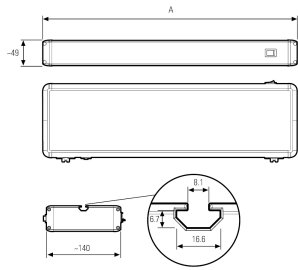

**LED system light**

<b>Product-Nr.</b>	155410-02
<b>EAN:</b>	
<b>Model:</b>	SYSTEMLED EVO - ECO Tageslichtweiss
<b>Order number:</b>	155410-02
<b>Model:</b>	SYSTEMLED EVO - ECO Tageslichtweiss
<b>Type:</b>	LED system light
<b>Illuminant:</b>	SMD LED
<b>Total output incl. driver:</b>	~51 W
<b>Power consumption:</b>	~46 W
<b>Lamp luminous flux:</b>	7960 lm
<b>Lamp luminous efficiency:</b>	173 lm/W
<b>Light distribution:</b>	direct
<b>Light colour:</b>	5700K 3-step MacAdam
<b>Connected load:</b>	120-277VAC, 50 - 60 Hz
<b>Power supply:</b>	integrated
<b>Connection (connector):</b>	Wieland GST18
<b>Degree of protection:</b>	IP40
<b>Class of protection:</b>	I
<b>Glare control:</b>	Microprisms
<b>Beam angle (optics):</b>	90°
<b>Operating temperature:</b>	-10 °C -> +50 °C (14 °F -> 122 °F)
<b>Colour rendering (Ra):</b>	>90 (typ. 95)
<b>Lamps lifetime:</b>	> 100.000h (L80/B10)
<b>Housing material:</b>	Aluminium, PMMA
<b>Height [B] x Width [C]:</b>	48 mm x 139 mm (~1,89" x ~5,47")
<b>Length [A]:</b>	1782 mm (~70,16")
<b>Mounting:</b>	T-slot rear (8 mm)
<b>Risk group (DIN EN 62471):</b>	free group
<b>Markings:</b>	CE, UKCA
<b>Dimmable:</b>	yes
<b>Mounting accessories:</b>	optional
<b>Made in:</b>	Germany
<b>Feature:</b>	externally dimmable/switchable