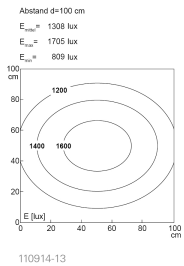

LED system light and workplace lighting

<b>Product-Nr.</b>	110914-13
<b>EAN:</b>	4260556620336
<b>Model:</b>	UNILED SL DC
<b>Order number:</b>	110914-13
<b>Model:</b>	UNILED SL DC
<b>Type:</b>	LED system light and workplace lighting
<b>Illuminant:</b>	SMD LED
<b>Power consumption:</b>	~48 W
<b>Lamp luminous flux:</b>	7596 lm
<b>Lamp luminous efficiency:</b>	~155 lm/W
<b>Light distribution:</b>	direct
<b>Light colour:</b>	daylight white (5200 - 5700K)
<b>Connected load:</b>	24V DC $\pm$ 10%
<b>Connection (connector):</b>	M12 A-coded
<b>Degree of protection:</b>	IP50
<b>Class of protection:</b>	III
<b>Glare control:</b>	opal white
<b>Beam angle (optics):</b>	100°
<b>Operating temperature:</b>	-10 °C -> +60 °C (14 °F -> 140 °F)
<b>Colour rendering (Ra):</b>	>85
<b>Lamps lifetime:</b>	> 60.000 h (L80/B10)
<b>Housing material:</b>	aluminium
<b>Cover material:</b>	plastic soft
<b>Height [B] x Width [C]:</b>	35 mm x 85 mm (~1,38" x ~3,35")
<b>Length [A]:</b>	1045 mm (~41,14")
<b>Weight (net):</b>	1600 g (~56 oz)
<b>Gross weight:</b>	2450 g (~86 oz)
<b>Risk group (DIN EN 62471):</b>	free group
<b>Markings:</b>	CE, UKCA, ETL Listed (5003529)
<b>Dimmable:</b>	optional via accessories
<b>Mounting accessories:</b>	optional
<b>Made in:</b>	Germany
<b>Feature:</b>	homogeneous lighting, shadow- and glare-free