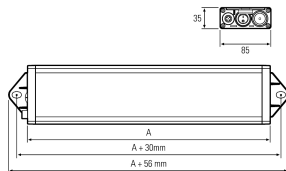

LED system light and workplace lighting

<b>Product-Nr.</b>	110914-13
<b>EAN:</b>	4260556620336
<b>Model:</b>	UNILED SL DC
<b>Order number:</b>	110914-13
<b>Model:</b>	UNILED SL DC
<b>Type:</b>	LED system light and workplace lighting
<b>Illuminant:</b>	SMD LED
<b>Power consumption:</b>	~48 W
<b>Lamp luminous flux:</b>	7596 lm
<b>Lamp luminous efficiency:</b>	~155 lm/W
<b>Light distribution:</b>	direct
<b>Light colour:</b>	daylight white (5200 - 5700K)
<b>Connected load:</b>	24V DC $\pm$ 10%
<b>Connection (connector):</b>	M12 A-coded
<b>Degree of protection:</b>	IP50
<b>Class of protection:</b>	III
<b>Glare control:</b>	opal white
<b>Beam angle (optics):</b>	100°
<b>Operating temperature:</b>	-10 °C -> +60 °C (14 °F -> 140 °F)
<b>Colour rendering (Ra):</b>	>85
<b>Lamps lifetime:</b>	> 60.000 h (L80/B10)
<b>Housing material:</b>	aluminium
<b>Cover material:</b>	plastic soft
<b>Height [B] x Width [C]:</b>	35 mm x 85 mm (~1,38" x ~3,35")
<b>Length [A]:</b>	1045 mm (~41,14")
<b>Weight (net):</b>	1600 g (~56 oz)
<b>Gross weight:</b>	2450 g (~86 oz)
<b>Risk group (DIN EN 62471):</b>	free group
<b>Markings:</b>	CE, UKCA, ETL Listed (5003529)
<b>Dimmable:</b>	optional via accessories
<b>Mounting accessories:</b>	optional
<b>Made in:</b>	Germany
<b>Feature:</b>	homogeneous lighting, shadow- and glare-free