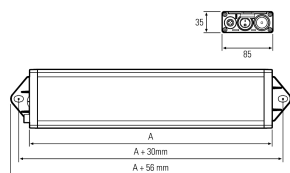

## LED system and workplace light

<b>Product-Nr.</b>	110994-12
<b>EAN:</b>	4260556623450
<b>Model:</b>	UNILED SL RGB-W
Order number:	110994-12
<b>Model:</b>	UNILED SL RGB-W
<b>Type:</b>	LED system and workplace light
<b>Illuminant:</b>	RGB SMD + SMD LED
<b>Power consumption white:</b>	~19 W
<b>White lamp luminous flux:</b>	2430 lm
<b>Lamp luminous efficiency:</b>	126 lm/W
<b>Light colour white:</b>	5000K 3-step MacAdam
<b>Power consumption RED:</b>	~18 W
<b>Lamp luminous flux RED:</b>	480 lm
<b>Power consumption GREEN:</b>	~5 W
<b>Lamp luminous flux GREEN:</b>	710 lm
<b>Power consumption BLUE:</b>	~18 W
<b>Lamp luminous flux BLUE:</b>	300 lm
<b>Light distribution:</b>	direct
<b>Connected load:</b>	24 V DC -10 % +7 % (RGB) – 24 V DC ±10 % (W)
<b>Connection (connector):</b>	M12 A-coded
<b>Degree of protection:</b>	IP50
<b>Class of protection:</b>	III
<b>Glare control:</b>	opal white
<b>Beam angle (optics):</b>	100°
<b>Operating temperature:</b>	-10 °C -> +50 °C (14 °F -> 122 °F)
<b>Colour rendering WHITE (Ra):</b>	>80
<b>Lamps lifetime:</b>	> 60.000 h (L80/B10)
<b>Housing material:</b>	aluminium
<b>Cover material:</b>	plastics, soft
<b>Height [B] x Width [C]:</b>	35 mm x 85 mm (~1,38" x ~3,35")
<b>Length [A]:</b>	545 mm (~21,46")
<b>Weight (net):</b>	850 g (~30 oz)
<b>Gross weight:</b>	1300 g (~46 oz)
<b>Risk group (DIN EN 62471):</b>	free group
<b>Markings:</b>	CE, UKCA, ETL Listed (5003529)
<b>Mounting accessories:</b>	optional
<b>Made in:</b>	Germany
<b>Feature:</b>	RGB-W: Illumination and beacon in one light