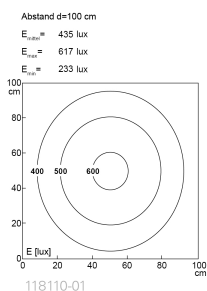

## LED surface-mounted luminaire for machines

<b>Product-Nr.</b>	118110-01
<b>EAN:</b>	4260556622668
<b>Model:</b>	TUBELED_40 II Power
<b>Order number:</b>	118110-01
<b>Model:</b>	TUBELED_40 II Power
<b>Type:</b>	LED surface-mounted luminaire for machines
<b>Illuminant:</b>	SMD LED
<b>Power consumption:</b>	~12 W
<b>Lamp luminous flux:</b>	1899 lm
<b>Lamp luminous efficiency:</b>	~155 lm/W
<b>Light distribution:</b>	Light Forming Technology
<b>Light colour:</b>	5600K 3-step MacAdam
<b>Connected load:</b>	24V DC $\pm$ 10%
<b>Connection (connector):</b>	M12 A-coded
<b>Degree of protection:</b>	IP67/IP69K
<b>Class of protection:</b>	III
<b>Glare control:</b>	diffused safety glass
<b>Beam angle (optics):</b>	100°
<b>Operating temperature:</b>	-30 °C -> +60 °C (-22 °F -> 140 °F)
<b>Colour rendering (Ra):</b>	>85
<b>Lamps lifetime:</b>	> 100.000h (L80/B10)
<b>Housing material:</b>	aluminium
<b>Cover material:</b>	safety glass, 4 mm (0,16")
<b>Height [B] x Width [C]:</b>	29 mm x 40 mm (~1,14" x ~1,57")
<b>Length [A]:</b>	280 mm (~11,02")
<b>Weight (net):</b>	360 g (~13 oz)
<b>Gross weight:</b>	550 g (~19 oz)
<b>Risk group (DIN EN 62471):</b>	free group
<b>Markings:</b>	CE, UKCA, ETL Listed (5003529), D mark
<b>Dimmable:</b>	optional via accessories
<b>Mounting accessories:</b>	optional
<b>Made in:</b>	Germany