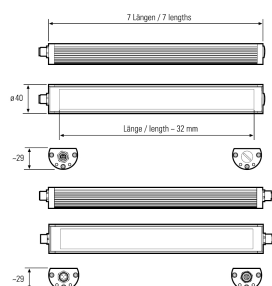

## LED surface-mounted luminaire for machines

<b>Product-Nr.</b>	118110-01
<b>EAN:</b>	4260556622668
<b>Model:</b>	TUBELED_40 II Power
<b>Order number:</b>	118110-01
<b>Model:</b>	TUBELED_40 II Power
<b>Type:</b>	LED surface-mounted luminaire for machines
<b>Illuminant:</b>	SMD LED
<b>Power consumption:</b>	~12 W
<b>Lamp luminous flux:</b>	1899 lm
<b>Lamp luminous efficiency:</b>	~155 lm/W
<b>Light distribution:</b>	Light Forming Technology
<b>Light colour:</b>	5600K 3-step MacAdam
<b>Connected load:</b>	24V DC $\pm$ 10%
<b>Connection (connector):</b>	M12 A-coded
<b>Degree of protection:</b>	IP67/IP69K
<b>Class of protection:</b>	III
<b>Glare control:</b>	diffused safety glass
<b>Beam angle (optics):</b>	100°
<b>Operating temperature:</b>	-30 °C -> +60 °C (-22 °F -> 140 °F)
<b>Colour rendering (Ra):</b>	>85
<b>Lamps lifetime:</b>	> 100.000h (L80/B10)
<b>Housing material:</b>	aluminium
<b>Cover material:</b>	safety glass, 4 mm (0,16")
<b>Height [B] x Width [C]:</b>	29 mm x 40 mm (~1,14" x ~1,57")
<b>Length [A]:</b>	280 mm (~11,02")
<b>Weight (net):</b>	360 g (~13 oz)
<b>Gross weight:</b>	550 g (~19 oz)
<b>Risk group (DIN EN 62471):</b>	free group
<b>Markings:</b>	CE, UKCA, ETL Listed (5003529), D mark
<b>Dimmable:</b>	optional via accessories
<b>Mounting accessories:</b>	optional
<b>Made in:</b>	Germany