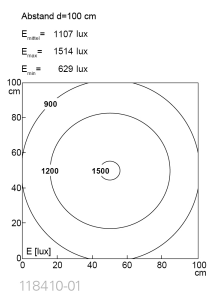

## LED surface-mounted luminaire for machines

<b>Product-Nr.</b>	118410-01
<b>EAN:</b>	4260556622897
<b>Model:</b>	TUBELED_40 II Power
<b>Order number:</b>	118410-01
<b>Model:</b>	TUBELED_40 II Power
<b>Type:</b>	LED surface-mounted luminaire for machines
<b>Illuminant:</b>	SMD LED
<b>Power consumption:</b>	~32 W
<b>Lamp luminous flux:</b>	5062 lm
<b>Lamp luminous efficiency:</b>	~155 lm/W
<b>Light distribution:</b>	Light Forming Technology
<b>Light colour:</b>	5600K 3-step MacAdam
<b>Connected load:</b>	24V DC $\pm$ 10%
<b>Connection (connector):</b>	M12 A-coded
<b>Degree of protection:</b>	IP67/IP69K
<b>Class of protection:</b>	III
<b>Glare control:</b>	diffused safety glass
<b>Beam angle (optics):</b>	100°
<b>Operating temperature:</b>	-30 °C -> +60 °C (-22 °F -> 140 °F)
<b>Colour rendering (Ra):</b>	>85
<b>Lamps lifetime:</b>	> 100.000h (L80/B10)
<b>Housing material:</b>	aluminium
<b>Cover material:</b>	safety glass, 4 mm (0,16")
<b>Height [B] x Width [C]:</b>	29 mm x 40 mm (~1,14" x ~1,57")
<b>Length [A]:</b>	715 mm (~28,15")
<b>Weight (net):</b>	900 g (~32 oz)
<b>Gross weight:</b>	1150 g (~41 oz)
<b>Risk group (DIN EN 62471):</b>	free group
<b>Markings:</b>	CE, UKCA, ETL Listed (5003529), D mark
<b>Dimmable:</b>	optional via accessories
<b>Mounting accessories:</b>	optional
<b>Made in:</b>	Germany