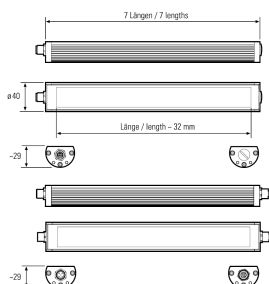

## LED surface-mounted luminaire for machines

<b>Product-Nr.</b>	118410-01
<b>EAN:</b>	4260556622897
<b>Model:</b>	TUBELED_40 II Power
<b>Order number:</b>	118410-01
<b>Model:</b>	TUBELED_40 II Power
<b>Type:</b>	LED surface-mounted luminaire for machines
<b>Illuminant:</b>	SMD LED
<b>Power consumption:</b>	~32 W
<b>Lamp luminous flux:</b>	5062 lm
<b>Lamp luminous efficiency:</b>	~155 lm/W
<b>Light distribution:</b>	Light Forming Technology
<b>Light colour:</b>	5600K 3-step MacAdam
<b>Connected load:</b>	24V DC $\pm$ 10%
<b>Connection (connector):</b>	M12 A-coded
<b>Degree of protection:</b>	IP67/IP69K
<b>Class of protection:</b>	III
<b>Glare control:</b>	diffused safety glass
<b>Beam angle (optics):</b>	100°
<b>Operating temperature:</b>	-30 °C -> +60 °C (-22 °F -> 140 °F)
<b>Colour rendering (Ra):</b>	>85
<b>Lamps lifetime:</b>	> 100.000h (L80/B10)
<b>Housing material:</b>	aluminium
<b>Cover material:</b>	safety glass, 4 mm (0,16")
<b>Height [B] x Width [C]:</b>	29 mm x 40 mm (~1,14" x ~1,57")
<b>Length [A]:</b>	715 mm (~28,15")
<b>Weight (net):</b>	900 g (~32 oz)
<b>Gross weight:</b>	1150 g (~41 oz)
<b>Risk group (DIN EN 62471):</b>	free group
<b>Markings:</b>	CE, UKCA, ETL Listed (5003529), D mark
<b>Dimmable:</b>	optional via accessories
<b>Mounting accessories:</b>	optional
<b>Made in:</b>	Germany