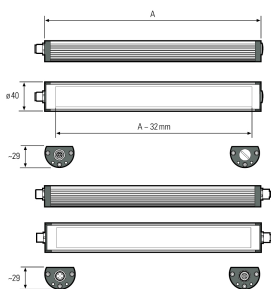

## LED surface-mounted luminaire

<b>Product-Nr.</b>	119210-02
<b>EAN:</b>	4260556624327
<b>Model:</b>	TUBELED_40 Element DC
<b>Order number:</b>	119210-02
<b>Model:</b>	TUBELED_40 Element DC
<b>Type:</b>	LED surface-mounted luminaire
<b>Illuminant:</b>	SMD LED
<b>Power consumption:</b>	~8,5 W
<b>Lamp luminous flux:</b>	1336 lm
<b>Lamp luminous efficiency:</b>	~155 lm/W
<b>Light distribution:</b>	direct
<b>Light colour:</b>	daylight white (5200 - 5700K)
<b>Connected load:</b>	24V DC $\pm$ 10%
<b>Connection (connector):</b>	M12 A-coded
<b>Degree of protection:</b>	IP54
<b>Class of protection:</b>	III
<b>Glare control:</b>	diffuser sheet for scattered light, PMMA
<b>Beam angle (optics):</b>	100°
<b>Operating temperature:</b>	-30 °C -> +70 °C (-22 °F -> 158 °F)
<b>Colour rendering (Ra):</b>	>85
<b>Lamps lifetime:</b>	> 100.000h (L80/B10)
<b>Housing material:</b>	aluminium, endcaps made of plastics
<b>Cover material:</b>	PMMA, frosted
<b>Height [B] x Width [C]:</b>	29 mm x 40 mm (~1,14" x ~1,57")
<b>Length [A]:</b>	365 mm (~14,37")
<b>Weight (net):</b>	440 g (~16 oz)
<b>Gross weight:</b>	600 g (~21 oz)
<b>Risk group (DIN EN 62471):</b>	free group
<b>Markings:</b>	CE, UKCA, D mark
<b>Dimmable:</b>	optional via accessories
<b>Mounting accessories:</b>	optional
<b>Made in:</b>	Germany
<b>Feature:</b>	resistant to high temperatures