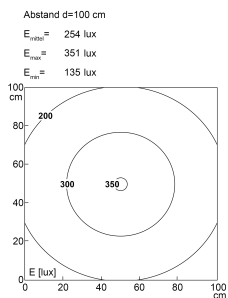

## LED surface-mounted luminaire

<b>Product-Nr.</b>	119210-02
<b>EAN:</b>	4260556624327
<b>Model:</b>	TUBELED_40 Element DC
<b>Order number:</b>	119210-02
<b>Model:</b>	TUBELED_40 Element DC
<b>Type:</b>	LED surface-mounted luminaire
<b>Illuminant:</b>	SMD LED
<b>Power consumption:</b>	~8,5 W
<b>Lamp luminous flux:</b>	1336 lm
<b>Lamp luminous efficiency:</b>	~155 lm/W
<b>Light distribution:</b>	direct
<b>Light colour:</b>	daylight white (5200 - 5700K)
<b>Connected load:</b>	24V DC $\pm$ 10%
<b>Connection (connector):</b>	M12 A-coded
<b>Degree of protection:</b>	IP54
<b>Class of protection:</b>	III
<b>Glare control:</b>	diffuser sheet for scattered light, PMMA
<b>Beam angle (optics):</b>	100°
<b>Operating temperature:</b>	-30 °C -> +70 °C (-22 °F -> 158 °F)
<b>Colour rendering (Ra):</b>	>85
<b>Lamps lifetime:</b>	> 100.000h (L80/B10)
<b>Housing material:</b>	aluminium, endcaps made of plastics
<b>Cover material:</b>	PMMA, frosted
<b>Height [B] x Width [C]:</b>	29 mm x 40 mm (~1,14" x ~1,57")
<b>Length [A]:</b>	365 mm (~14,37")
<b>Weight (net):</b>	440 g (~16 oz)
<b>Gross weight:</b>	600 g (~21 oz)
<b>Risk group (DIN EN 62471):</b>	free group
<b>Markings:</b>	CE, UKCA, D mark
<b>Dimmable:</b>	optional via accessories
<b>Mounting accessories:</b>	optional
<b>Made in:</b>	Germany
<b>Feature:</b>	resistant to high temperatures