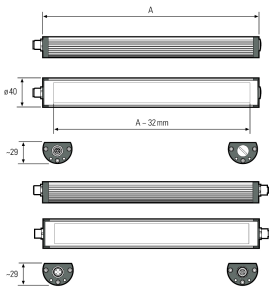

## LED surface-mounted luminaire

<b>Product-Nr.</b>	119310-03
<b>EAN:</b>	4260556624433
<b>Model:</b>	TUBELED_40 Element AC
Order number:	119310-03
<b>Model:</b>	TUBELED_40 Element AC
<b>Type:</b>	LED surface-mounted luminaire
<b>Illuminant:</b>	SMD LED
<b>Total output incl. driver:</b>	~17 W
<b>Power consumption:</b>	~17 W
<b>Lamp luminous flux:</b>	2060 lm
<b>Lamp luminous efficiency:</b>	127 lm/W
<b>Light distribution:</b>	direct
<b>Light colour:</b>	daylight white (5200 - 5700K)
<b>Connected load:</b>	220-240V AC $\pm$ 10%, 50-60 Hz
<b>Connection (connector):</b>	M12 S-coded
<b>Degree of protection:</b>	IP54
<b>Class of protection:</b>	I
<b>Glare control:</b>	diffuser sheet for scattered light, PMMA
<b>Beam angle (optics):</b>	100°
<b>Operating temperature:</b>	-30 °C -> +50 °C (-22 °F -> 122 °F)
<b>Colour rendering (Ra):</b>	>80
<b>Lamps lifetime:</b>	> 100.000h (L80/B10)
<b>Housing material:</b>	aluminium, endcaps made of plastics
<b>Cover material:</b>	PMMA, frosted
<b>Height [B] x Width [C]:</b>	29 mm x 40 mm (~1,14" x ~1,57")
<b>Length [A]:</b>	540 mm (~21,26")
<b>Weight (net):</b>	690 g (~24 oz)
<b>Gross weight:</b>	900 g (~32 oz)
<b>Risk group (DIN EN 62471):</b>	free group
<b>Markings:</b>	CE, UKCA, D mark
<b>Mounting accessories:</b>	optional
<b>Made in:</b>	Germany
<b>Feature:</b>	220-240V AC Anschluss, temperaturbeständig