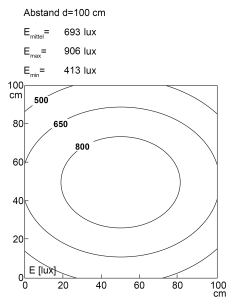

LED surface-mounted luminaire

<b>Product-Nr.</b>	119510-12
<b>EAN:</b>	4260556624396
<b>Model:</b>	TUBELED_40 Element DC, kaskadierbar
<b>Order number:</b>	119510-12
<b>Model:</b>	TUBELED_40 Element DC, kaskadierbar
<b>Type:</b>	LED surface-mounted luminaire
<b>Illuminant:</b>	SMD LED
<b>Power consumption:</b>	~24 W
<b>Lamp luminous flux:</b>	4008 lm
<b>Lamp luminous efficiency:</b>	~155 lm/W
<b>Light distribution:</b>	direct
<b>Light colour:</b>	daylight white (5200 - 5700K)
<b>Connected load:</b>	24V DC $\pm$ 10%
<b>Connection (connector):</b>	M12 A-coded
<b>Degree of protection:</b>	IP54
<b>Class of protection:</b>	III
<b>Glare control:</b>	diffuser sheet for scattered light, PMMA
<b>Beam angle (optics):</b>	100°
<b>Operating temperature:</b>	-30 °C -> +70 °C (-22 °F -> 158 °F)
<b>Colour rendering (Ra):</b>	>85
<b>Lamps lifetime:</b>	> 100.000h (L80/B10)
<b>Housing material:</b>	aluminium, endcaps made of plastics
<b>Cover material:</b>	PMMA, frosted
<b>Height [B] x Width [C]:</b>	29 mm x 40 mm (~1,14" x ~1,57")
<b>Length [A]:</b>	1040 mm (~40,94")
<b>Weight (net):</b>	1290 g (~46 oz)
<b>Gross weight:</b>	1650 g (~58 oz)
<b>Risk group (DIN EN 62471):</b>	free group
<b>Markings:</b>	CE, UKCA, D mark
<b>Dimmable:</b>	optional via accessories
<b>Mounting accessories:</b>	optional
<b>Made in:</b>	Germany
<b>Feature:</b>	cascable, resistant to high temperatures
<b>Note:</b>	Electrical through wiring up to max. 8 A DC at ta max. +30 °C (7 A DC at ta max. +40 °C)
<b>cascable:</b>	yes