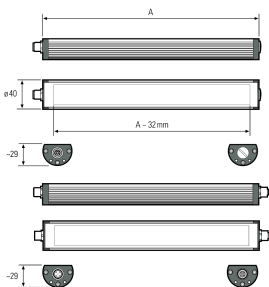

LED surface-mounted luminaire

<b>Product-Nr.</b>	119510-12
<b>EAN:</b>	4260556624396
<b>Model:</b>	TUBELED_40 Element DC, kaskadierbar
<b>Order number:</b>	119510-12
<b>Model:</b>	TUBELED_40 Element DC, kaskadierbar
<b>Type:</b>	LED surface-mounted luminaire
<b>Illuminant:</b>	SMD LED
<b>Power consumption:</b>	~24 W
<b>Lamp luminous flux:</b>	4008 lm
<b>Lamp luminous efficiency:</b>	~155 lm/W
<b>Light distribution:</b>	direct
<b>Light colour:</b>	daylight white (5200 - 5700K)
<b>Connected load:</b>	24V DC $\pm$ 10%
<b>Connection (connector):</b>	M12 A-coded
<b>Degree of protection:</b>	IP54
<b>Class of protection:</b>	III
<b>Glare control:</b>	diffuser sheet for scattered light, PMMA
<b>Beam angle (optics):</b>	100°
<b>Operating temperature:</b>	-30 °C -> +70 °C (-22 °F -> 158 °F)
<b>Colour rendering (Ra):</b>	>85
<b>Lamps lifetime:</b>	> 100.000h (L80/B10)
<b>Housing material:</b>	aluminium, endcaps made of plastics
<b>Cover material:</b>	PMMA, frosted
<b>Height [B] x Width [C]:</b>	29 mm x 40 mm (~1,14" x ~1,57")
<b>Length [A]:</b>	1040 mm (~40,94")
<b>Weight (net):</b>	1290 g (~46 oz)
<b>Gross weight:</b>	1650 g (~58 oz)
<b>Risk group (DIN EN 62471):</b>	free group
<b>Markings:</b>	CE, UKCA, D mark
<b>Dimmable:</b>	optional via accessories
<b>Mounting accessories:</b>	optional
<b>Made in:</b>	Germany
<b>Feature:</b>	cascable, resistant to high temperatures
<b>Note:</b>	Electrical through wiring up to max. 8 A DC at ta max. +30 °C (7 A DC at ta max. +40 °C)
<b>cascable:</b>	yes