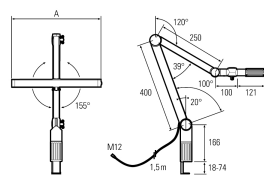

LED adjustable arm light

Product-Nr.	120910-01
EAN:	4260556624785
Model:	UNILED II Gelenkarm
Order number:	120910-01
Model:	UNILED II Gelenkarm
Type:	LED adjustable arm light
Illuminant:	SMD LED
Power consumption:	~16 W
Lamp luminous flux:	2531 lm
Lamp luminous efficiency:	~155 lm/W
Light distribution:	direct
Light colour:	5600K 3-step MacAdam
Connected load:	24V DC ± 10%
Power supply:	included external PSU 100-240V AC
Connection (connector):	M12 A-coded
Connected load PSU:	110-240V AC
Connection PSU:	EURO plug to M12 connector
Degree of protection:	IP40
Class of protection:	III
Glare control:	opal white
Beam angle (optics):	100°
Operating temperature:	-10 °C -> +60 °C (14 °F -> 140 °F)
Colour rendering (Ra):	>85
Lamps lifetime:	> 100.000h (L80/B10)
Housing material:	aluminium / plastics
Cover material:	plastic soft
Head width [A]:	380 mm
Length articulated arms:	1x 400 mm, 1x 250 mm
Weight (net):	1900 g (~67 oz)
Gross weight:	3550 g (~125 oz)
Risk group (DIN EN 62471):	free group
Markings:	CE, UKCA
Dimmable:	optional via accessories
Mounting accessories:	included table clamp
Made in:	Germany
Feature:	mid-level luminaire head width and shortened forearm