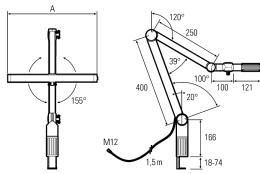

LED adjustable arm light

Product-Nr.	120910-02
EAN:	4260556624792
Model:	UNILED II Gelenkarm
Order number:	120910-02
Model:	UNILED II Gelenkarm
Type:	LED adjustable arm light
Illuminant:	SMD LED
Power consumption:	~16 W
Lamp luminous flux:	2531 lm
Lamp luminous efficiency:	~155 lm/W
Light distribution:	direct
Light colour:	5600K 3-step MacAdam
Connected load:	24V DC ± 10%
Power supply:	included external PSU 100-240V AC
Connection (connector):	M12 A-coded
Connected load PSU:	110-240V AC
Connection PSU:	EURO plug to M12 connector
Degree of protection:	IP40
Class of protection:	III
Glare control:	opal white
Beam angle (optics):	100°
Operating temperature:	-10 °C -> +60 °C (14 °F -> 140 °F)
Colour rendering (Ra):	>85
Lamps lifetime:	> 100.000h (L80/B10)
Housing material:	aluminium / plastics
Cover material:	plastic soft
Head width [A]:	380 mm
Length articulated arms:	1x 400 mm, 1x 250 mm
Weight (net):	1900 g (~67 oz)
Gross weight:	3550 g (~125 oz)
Risk group (DIN EN 62471):	free group
Markings:	CE, UKCA
Dimmable:	internal dimmer with memory function
Mounting accessories:	included table clamp
Made in:	Germany
Feature:	dimmable, mid-level luminaire head width and shortened forearm