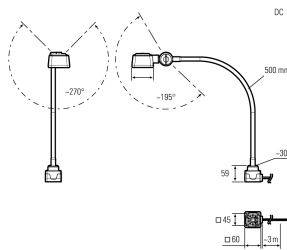

## LED workplace light with gooseneck

<b>Product-Nr.</b>	121012-01
<b>EAN:</b>	4260556623719
<b>Model:</b>	CENALED SPOT Flexarm
<b>Order number:</b>	121012-01
<b>Model:</b>	CENALED SPOT Flexarm
<b>Type:</b>	LED workplace light with gooseneck
<b>Illuminant:</b>	High Power LED
<b>Power consumption:</b>	~8,5 W
<b>Lamp luminous flux:</b>	1120 lm
<b>Lamp luminous efficiency:</b>	134 lm/W
<b>Light distribution:</b>	direct
<b>Light colour:</b>	5000K 3-step MacAdam
<b>Connected load:</b>	24V DC $\pm$ 10%
<b>Power supply:</b>	-
<b>Connection (connector):</b>	Connection cable, oil flex, with open cable ends
<b>Degree of protection:</b>	IP67
<b>Class of protection:</b>	III
<b>Beam angle (optics):</b>	30°
<b>Operating temperature:</b>	-10 °C -> +50 °C (14 °F -> 122 °F)
<b>Colour rendering (Ra):</b>	>80
<b>Lamps lifetime:</b>	> 60.000 h (L80/B10)
<b>Housing material:</b>	aluminium (powder finished)
<b>Cover material:</b>	safety glass, shatterproof
<b>Flex arm length [A]:</b>	500 mm (19,69")
<b>base height:</b>	59 mm (2,32")
<b>Mounting:</b>	screw-on base
<b>Weight (net):</b>	800 g (~28 oz)
<b>Gross weight:</b>	1400 g (~49 oz)
<b>Risk group (DIN EN 62471):</b>	free group
<b>Markings:</b>	CE, UKCA, ETL Listed (5003529)
<b>Dimmable:</b>	yes, via push button at the light head, ON/OFF and dimming
<b>Mounting accessories:</b>	magnet holder plate optional
<b>Made in:</b>	Germany
<b>Feature:</b>	universal workplace light with high protection degree