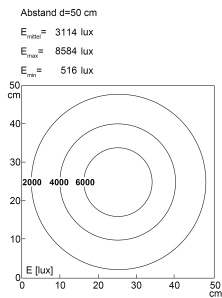

## LED workplace light with gooseneck

<b>Product-Nr.</b>	121012-01
<b>EAN:</b>	4260556623719
<b>Model:</b>	CENALED SPOT Flexarm
<b>Order number:</b>	121012-01
<b>Model:</b>	CENALED SPOT Flexarm
<b>Type:</b>	LED workplace light with gooseneck
<b>Illuminant:</b>	High Power LED
<b>Power consumption:</b>	~8,5 W
<b>Lamp luminous flux:</b>	1120 lm
<b>Lamp luminous efficiency:</b>	134 lm/W
<b>Light distribution:</b>	direct
<b>Light colour:</b>	5000K 3-step MacAdam
<b>Connected load:</b>	24V DC $\pm$ 10%
<b>Power supply:</b>	-
<b>Connection (connector):</b>	Connection cable, oil flex, with open cable ends
<b>Degree of protection:</b>	IP67
<b>Class of protection:</b>	III
<b>Beam angle (optics):</b>	30°
<b>Operating temperature:</b>	-10 °C -> +50 °C (14 °F -> 122 °F)
<b>Colour rendering (Ra):</b>	>80
<b>Lamps lifetime:</b>	> 60.000 h (L80/B10)
<b>Housing material:</b>	aluminium (powder finished)
<b>Cover material:</b>	safety glass, shatterproof
<b>Flex arm length [A]:</b>	500 mm (19,69")
<b>base height:</b>	59 mm (2,32")
<b>Mounting:</b>	screw-on base
<b>Weight (net):</b>	800 g (~28 oz)
<b>Gross weight:</b>	1400 g (~49 oz)
<b>Risk group (DIN EN 62471):</b>	free group
<b>Markings:</b>	CE, UKCA, ETL Listed (5003529)
<b>Dimmable:</b>	yes, via push button at the light head, ON/OFF and dimming
<b>Mounting accessories:</b>	magnet holder plate optional
<b>Made in:</b>	Germany
<b>Feature:</b>	universal workplace light with high protection degree