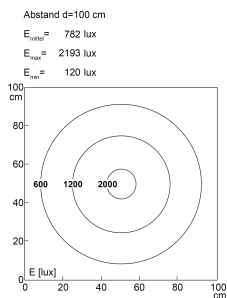

LED joint head luminaire

Product-Nr.	121012-03
EAN:	4260556623733
Model:	CENALED SPOT Gelenkkopf
Order number:	121012-03
Model:	CENALED SPOT Gelenkkopf
Type:	LED joint head luminaire
Illuminant:	High Power LED
Power consumption:	~8,5 W
Lamp luminous flux:	1120 lm
Lamp luminous efficiency:	134 lm/W
Light distribution:	direct
Light colour:	5000K 3-step MacAdam
Connected load:	24V DC \pm 10%
Power supply:	-
Connection (connector):	Connection cable, oil flex, with open cable ends
Degree of protection:	IP67
Class of protection:	III
Beam angle (optics):	30°
Operating temperature:	-10 °C -> +50 °C (14 °F -> 122 °F)
Colour rendering (Ra):	>80
Lamps lifetime:	> 60.000 h (L80/B10)
Housing material:	aluminium (powder-finished)
Cover material:	ESG 3,8 mm, shatterproof
base height:	59 mm (2,32")
Weight (net):	400 g (~14 oz)
Gross weight:	550 g (~19 oz)
Risk group (DIN EN 62471):	free group
Markings:	CE, UKCA, ETL Listed (5003529)
Dimmable:	yes, via push button at the light head, ON/OFF and dimming
Mounting accessories:	magnetic holder optional
Made in:	Germany
Feature:	handy LED luminaire with high degree of protection