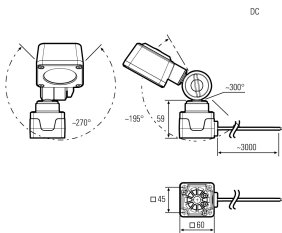

LED joint head luminaire

Product-Nr.	121012-03
EAN:	4260556623733
Model:	CENALED SPOT Gelenkkopf
Order number:	121012-03
Model:	CENALED SPOT Gelenkkopf
Type:	LED joint head luminaire
Illuminant:	High Power LED
Power consumption:	~8,5 W
Lamp luminous flux:	1120 lm
Lamp luminous efficiency:	134 lm/W
Light distribution:	direct
Light colour:	5000K 3-step MacAdam
Connected load:	24V DC \pm 10%
Power supply:	-
Connection (connector):	Connection cable, oil flex, with open cable ends
Degree of protection:	IP67
Class of protection:	III
Beam angle (optics):	30°
Operating temperature:	-10 °C -> +50 °C (14 °F -> 122 °F)
Colour rendering (Ra):	>80
Lamps lifetime:	> 60.000 h (L80/B10)
Housing material:	aluminium (powder-finished)
Cover material:	ESG 3,8 mm, shatterproof
base height:	59 mm (2,32")
Weight (net):	400 g (~14 oz)
Gross weight:	550 g (~19 oz)
Risk group (DIN EN 62471):	free group
Markings:	CE, UKCA, ETL Listed (5003529)
Dimmable:	yes, via push button at the light head, ON/OFF and dimming
Mounting accessories:	magnetic holder optional
Made in:	Germany
Feature:	handy LED luminaire with high degree of protection