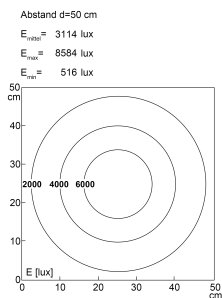

## LED workplace light with gooseneck

<b>Product-Nr.</b>	121012-11
<b>EAN:</b>	4260556623740
<b>Model:</b>	CENALED SPOT Flexarm
<b>Order number:</b>	121012-11
<b>Model:</b>	CENALED SPOT Flexarm
<b>Type:</b>	LED workplace light with gooseneck
<b>Illuminant:</b>	High Power LED
<b>Power consumption:</b>	~9 W
<b>Lamp luminous flux:</b>	1120 lm
<b>Lamp luminous efficiency:</b>	134 lm/W
<b>Light distribution:</b>	direct
<b>Light colour:</b>	5000K 3-step MacAdam
<b>Connected load:</b>	100-305V AC $\pm$ 10%, 50-60 Hz
<b>Power supply:</b>	inbuilt
<b>Connection (connector):</b>	connection cable with power plug
<b>Degree of protection:</b>	IP65
<b>Class of protection:</b>	I
<b>Beam angle (optics):</b>	30°
<b>Operating temperature:</b>	-10 °C -> +50 °C (14 °F -> 122 °F)
<b>Colour rendering (Ra):</b>	>80
<b>Lamps lifetime:</b>	> 60.000 h (L80/B10)
<b>Housing material:</b>	aluminium
<b>Cover material:</b>	safety glass, shatterproof
<b>Flex arm length [A]:</b>	500 mm (19,69")
<b>base height:</b>	88 mm (3,46")
<b>Mounting:</b>	screw-on base
<b>Weight (net):</b>	850 g (~30 oz)
<b>Gross weight:</b>	1450 g (~51 oz)
<b>Risk group (DIN EN 62471):</b>	free group
<b>Markings:</b>	CE, UKCA
<b>Dimmable:</b>	yes, via push button at the light head, ON/OFF and dimming
<b>Mounting accessories:</b>	magnet holder plate optional
<b>Made in:</b>	Germany
<b>Feature:</b>	universal workplace light with high protection degree