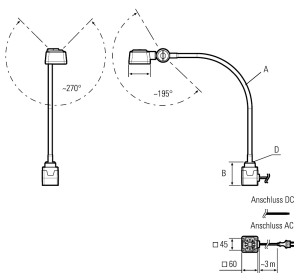

## LED workplace light with gooseneck

<b>Product-Nr.</b>	121012-11
<b>EAN:</b>	4260556623740
<b>Model:</b>	CENALED SPOT Flexarm
<b>Order number:</b>	121012-11
<b>Model:</b>	CENALED SPOT Flexarm
<b>Type:</b>	LED workplace light with gooseneck
<b>Illuminant:</b>	High Power LED
<b>Power consumption:</b>	~9 W
<b>Lamp luminous flux:</b>	1120 lm
<b>Lamp luminous efficiency:</b>	134 lm/W
<b>Light distribution:</b>	direct
<b>Light colour:</b>	5000K 3-step MacAdam
<b>Connected load:</b>	100-305V AC $\pm$ 10%, 50-60 Hz
<b>Power supply:</b>	inbuilt
<b>Connection (connector):</b>	connection cable with power plug
<b>Degree of protection:</b>	IP65
<b>Class of protection:</b>	I
<b>Beam angle (optics):</b>	30°
<b>Operating temperature:</b>	-10 °C -> +50 °C (14 °F -> 122 °F)
<b>Colour rendering (Ra):</b>	>80
<b>Lamps lifetime:</b>	> 60.000 h (L80/B10)
<b>Housing material:</b>	aluminium
<b>Cover material:</b>	safety glass, shatterproof
<b>Flex arm length [A]:</b>	500 mm (19,69")
<b>base height:</b>	88 mm (3,46")
<b>Mounting:</b>	screw-on base
<b>Weight (net):</b>	850 g (~30 oz)
<b>Gross weight:</b>	1450 g (~51 oz)
<b>Risk group (DIN EN 62471):</b>	free group
<b>Markings:</b>	CE, UKCA
<b>Dimmable:</b>	yes, via push button at the light head, ON/OFF and dimming
<b>Mounting accessories:</b>	magnet holder plate optional
<b>Made in:</b>	Germany
<b>Feature:</b>	universal workplace light with high protection degree