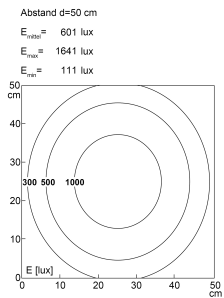

## LED workplace light

<b>Product-Nr.</b>	121210-01
<b>EAN:</b>	4260556626307
<b>Model:</b>	CENALED FLOOD
Order number:	121210-01
<b>Model:</b>	CENALED FLOOD
<b>Type:</b>	LED workplace light
<b>Illuminant:</b>	SMD-LED
<b>Power consumption:</b>	~8,4 W
<b>Lamp luminous flux:</b>	1260 lm
<b>Lamp luminous efficiency:</b>	150 lm/W
<b>Light distribution:</b>	direct
<b>Light colour:</b>	5700K
<b>Connected load:</b>	24V DC $\pm$ 10%
<b>Power supply:</b>	-
<b>Connection (connector):</b>	Connection cable, oil flex, with open cable ends
<b>Degree of protection:</b>	IP67
<b>Class of protection:</b>	III
<b>Beam angle (optics):</b>	118° -> Halbwertswinkel
<b>Operating temperature:</b>	-10 °C -> +50 °C (14 °F -> 122 °F)
<b>Colour rendering (Ra):</b>	>85
<b>Lamps lifetime:</b>	> 60.000 h (L80/B10)
<b>Housing material:</b>	aluminium (powder finished)
<b>Cover material:</b>	safety glass
<b>Flex arm length [A]:</b>	500 mm (19,69")
<b>base height:</b>	59 mm (2,32")
<b>Mounting:</b>	screw-on base
<b>Weight (net):</b>	1500 g (~53 oz)
<b>Gross weight:</b>	2100 g (~74 oz)
<b>Markings:</b>	CE, UKCA, ETL Listed (5003529)
<b>Dimmable:</b>	yes, via push button at the light head, ON/OFF and dimming
<b>Mounting accessories:</b>	optional
<b>Made in:</b>	Germany