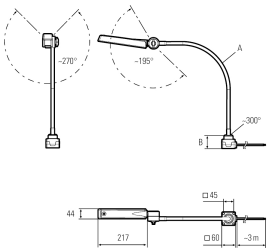

## LED workplace light

<b>Product-Nr.</b>	121210-01
<b>EAN:</b>	4260556626307
<b>Model:</b>	CENALED FLOOD
Order number:	121210-01
<b>Model:</b>	CENALED FLOOD
<b>Type:</b>	LED workplace light
<b>Illuminant:</b>	SMD-LED
<b>Power consumption:</b>	~8,4 W
<b>Lamp luminous flux:</b>	1260 lm
<b>Lamp luminous efficiency:</b>	150 lm/W
<b>Light distribution:</b>	direct
<b>Light colour:</b>	5700K
<b>Connected load:</b>	24V DC $\pm$ 10%
<b>Power supply:</b>	-
<b>Connection (connector):</b>	Connection cable, oil flex, with open cable ends
<b>Degree of protection:</b>	IP67
<b>Class of protection:</b>	III
<b>Beam angle (optics):</b>	118° -> Halbwertswinkel
<b>Operating temperature:</b>	-10 °C -> +50 °C (14 °F -> 122 °F)
<b>Colour rendering (Ra):</b>	>85
<b>Lamps lifetime:</b>	> 60.000 h (L80/B10)
<b>Housing material:</b>	aluminium (powder finished)
<b>Cover material:</b>	safety glass
<b>Flex arm length [A]:</b>	500 mm (19,69")
<b>base height:</b>	59 mm (2,32")
<b>Mounting:</b>	screw-on base
<b>Weight (net):</b>	1500 g (~53 oz)
<b>Gross weight:</b>	2100 g (~74 oz)
<b>Markings:</b>	CE, UKCA, ETL Listed (5003529)
<b>Dimmable:</b>	yes, via push button at the light head, ON/OFF and dimming
<b>Mounting accessories:</b>	optional
<b>Made in:</b>	Germany