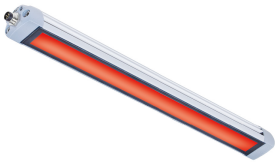

## LED surface-mounted light

<b>Product-Nr.</b>	154390-11
<b>EAN:</b>	4260556626277
<b>Model:</b>	TUBELED_25 RGB-W IO-Link
Order number:	154390-11
<b>Model:</b>	TUBELED_25 RGB-W IO-Link
<b>Type:</b>	LED surface-mounted light
<b>Illuminant:</b>	SMD LED RGB + W
<b>Power consumption white:</b>	~14,4 W
<b>White lamp luminous flux:</b>	2300 lm
<b>Lamp luminous efficiency:</b>	160 lm/W
<b>Light colour white:</b>	5000K 3-step MacAdam
<b>Power consumption RED:</b>	~4,3 W
<b>Lamp luminous flux RED:</b>	276 lm
<b>Power consumption GREEN:</b>	~2,9 W
<b>Lamp luminous flux GREEN:</b>	504 lm
<b>Power consumption BLUE:</b>	~4,3 W
<b>Lamp luminous flux BLUE:</b>	168 lm
<b>Light distribution:</b>	direct
<b>Connected load:</b>	24 V DC -5 / +10% [LEDs], 24 V DC +/- 25% [IO-Link communication]
<b>Connection (connector):</b>	M8 A-coded
<b>Degree of protection:</b>	IP67
<b>Class of protection:</b>	III
<b>Glare control:</b>	diffused safety glass
<b>Beam angle (optics):</b>	100°
<b>Operating temperature:</b>	-30 °C -> +55 °C (-22 °F -> 131 °F)
<b>Colour rendering WHITE (Ra):</b>	>85
<b>Lamps lifetime:</b>	> 60.000 h (L80/B10)
<b>Housing material:</b>	aluminum
<b>Cover material:</b>	Safety glass
<b>Height [B] x Width [C]:</b>	~23 mm x ~28 mm (~0,91" x ~1,1")
<b>Length [A]:</b>	540 mm (~21,26")
<b>Weight (net):</b>	450g (~16 oz)
<b>Gross weight:</b>	600g (~21 oz)
<b>Risk group (DIN EN 62471):</b>	free group
<b>Markings:</b>	CE, UKCA
<b>Mounting accessories:</b>	optional
<b>Made in:</b>	Germany
<b>Feature:</b>	Only one light for illumination and signaling, IO-Link