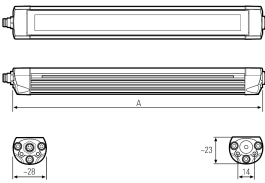

## LED surface-mounted light

<b>Product-Nr.</b>	154390-11
<b>EAN:</b>	4260556626277
<b>Model:</b>	TUBELED_25 RGB-W IO-Link
Order number:	154390-11
<b>Model:</b>	TUBELED_25 RGB-W IO-Link
<b>Type:</b>	LED surface-mounted light
<b>Illuminant:</b>	SMD LED RGB + W
<b>Power consumption white:</b>	~14,4 W
<b>White lamp luminous flux:</b>	2300 lm
<b>Lamp luminous efficiency:</b>	160 lm/W
<b>Light colour white:</b>	5000K 3-step MacAdam
<b>Power consumption RED:</b>	~4,3 W
<b>Lamp luminous flux RED:</b>	276 lm
<b>Power consumption GREEN:</b>	~2,9 W
<b>Lamp luminous flux GREEN:</b>	504 lm
<b>Power consumption BLUE:</b>	~4,3 W
<b>Lamp luminous flux BLUE:</b>	168 lm
<b>Light distribution:</b>	direct
<b>Connected load:</b>	24 V DC -5 / +10% [LEDs], 24 V DC +/- 25% [IO-Link communication]
<b>Connection (connector):</b>	M8 A-coded
<b>Degree of protection:</b>	IP67
<b>Class of protection:</b>	III
<b>Glare control:</b>	diffused safety glass
<b>Beam angle (optics):</b>	100°
<b>Operating temperature:</b>	-30 °C -> +55 °C (-22 °F -> 131 °F)
<b>Colour rendering WHITE (Ra):</b>	>85
<b>Lamps lifetime:</b>	> 60.000 h (L80/B10)
<b>Housing material:</b>	aluminum
<b>Cover material:</b>	Safety glass
<b>Height [B] x Width [C]:</b>	~23 mm x ~28 mm (~0,91" x ~1,1")
<b>Length [A]:</b>	540 mm (~21,26")
<b>Weight (net):</b>	450g (~16 oz)
<b>Gross weight:</b>	600g (~21 oz)
<b>Risk group (DIN EN 62471):</b>	free group
<b>Markings:</b>	CE, UKCA
<b>Mounting accessories:</b>	optional
<b>Made in:</b>	Germany
<b>Feature:</b>	Only one light for illumination and signaling, IO-Link