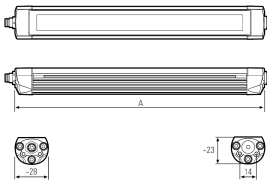

## LED surface-mounted light

<b>Product-Nr.</b>	154490-11
<b>EAN:</b>	4260556626284
<b>Model:</b>	TUBELED_25 RGB-W IO-Link
Order number:	154490-11
<b>Model:</b>	TUBELED_25 RGB-W IO-Link
<b>Type:</b>	LED surface-mounted light
<b>Illuminant:</b>	SMD LED RGB + W
<b>Power consumption white:</b>	~19,2 W
<b>White lamp luminous flux:</b>	3065 lm
<b>Lamp luminous efficiency:</b>	160 lm/W
<b>Light colour white:</b>	5000K 3-step MacAdam
<b>Power consumption RED:</b>	~5,8 W
<b>Lamp luminous flux RED:</b>	368 lm
<b>Power consumption GREEN:</b>	~3,8 W
<b>Lamp luminous flux GREEN:</b>	672 lm
<b>Power consumption BLUE:</b>	~5,8 W
<b>Lamp luminous flux BLUE:</b>	224 lm
<b>Light distribution:</b>	direct
<b>Connected load:</b>	24 V DC -5 / +10% [LEDs], 24 V DC +/- 25% [IO-Link communication]
<b>Connection (connector):</b>	M8 A-coded
<b>Degree of protection:</b>	IP67
<b>Class of protection:</b>	III
<b>Glare control:</b>	diffused safety glass
<b>Beam angle (optics):</b>	100°
<b>Operating temperature:</b>	-30 °C -> +55 °C (-22 °F -> 131 °F)
<b>Colour rendering WHITE (Ra):</b>	>85
<b>Lamps lifetime:</b>	> 60.000 h (L80/B10)
<b>Housing material:</b>	aluminum
<b>Cover material:</b>	Safety glass
<b>Height [B] x Width [C]:</b>	~23 mm x ~28 mm (~0,91" x ~1,1")
<b>Length [A]:</b>	705 mm (~27,76")
<b>Weight (net):</b>	570g (~20 oz)
<b>Gross weight:</b>	700g (~25 oz)
<b>Risk group (DIN EN 62471):</b>	free group
<b>Markings:</b>	CE, UKCA
<b>Mounting accessories:</b>	optional
<b>Made in:</b>	Germany
<b>Feature:</b>	Only one light for illumination and signaling, IO-Link