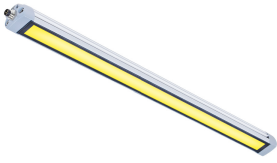

## LED surface-mounted light

<b>Product-Nr.</b>	154490-11
<b>EAN:</b>	4260556626284
<b>Model:</b>	TUBELED_25 RGB-W IO-Link
Order number:	154490-11
<b>Model:</b>	TUBELED_25 RGB-W IO-Link
<b>Type:</b>	LED surface-mounted light
<b>Illuminant:</b>	SMD LED RGB + W
<b>Power consumption white:</b>	~19,2 W
<b>White lamp luminous flux:</b>	3065 lm
<b>Lamp luminous efficiency:</b>	160 lm/W
<b>Light colour white:</b>	5000K 3-step MacAdam
<b>Power consumption RED:</b>	~5,8 W
<b>Lamp luminous flux RED:</b>	368 lm
<b>Power consumption GREEN:</b>	~3,8 W
<b>Lamp luminous flux GREEN:</b>	672 lm
<b>Power consumption BLUE:</b>	~5,8 W
<b>Lamp luminous flux BLUE:</b>	224 lm
<b>Light distribution:</b>	direct
<b>Connected load:</b>	24 V DC -5 / +10% [LEDs], 24 V DC +/- 25% [IO-Link communication]
<b>Connection (connector):</b>	M8 A-coded
<b>Degree of protection:</b>	IP67
<b>Class of protection:</b>	III
<b>Glare control:</b>	diffused safety glass
<b>Beam angle (optics):</b>	100°
<b>Operating temperature:</b>	-30 °C -> +55 °C (-22 °F -> 131 °F)
<b>Colour rendering WHITE (Ra):</b>	>85
<b>Lamps lifetime:</b>	> 60.000 h (L80/B10)
<b>Housing material:</b>	aluminum
<b>Cover material:</b>	Safety glass
<b>Height [B] x Width [C]:</b>	~23 mm x ~28 mm (~0,91" x ~1,1")
<b>Length [A]:</b>	705 mm (~27,76")
<b>Weight (net):</b>	570g (~20 oz)
<b>Gross weight:</b>	700g (~25 oz)
<b>Risk group (DIN EN 62471):</b>	free group
<b>Markings:</b>	CE, UKCA
<b>Mounting accessories:</b>	optional
<b>Made in:</b>	Germany
<b>Feature:</b>	Only one light for illumination and signaling, IO-Link