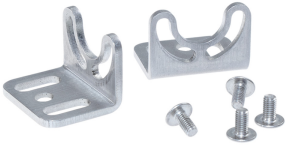

mounting bracket

Product-Nr.	210200-23
EAN:	4260556626079
Model:	Montagewinkel TUBELED_25

Order number:	210200-23
Model:	Montagewinkel TUBELED_25
Type:	mounting bracket
Amount:	1 pair
Suitable for:	TUBELED_25, TUBELED_25 RGB-W
Material:	Material: Stainless steel V2A
Dimensions (mm):	20 mm x 20 mm x 25 mm (~0,79" x ~0,79" x ~0,98")
Attachment to luminaire:	holders for assembling at the ends of the luminaire
Weight (net):	50 g (~2 oz)
Gross weight:	100 g (~4 oz)
Feature:	Mounted LED light rotates 60° in rotation axis